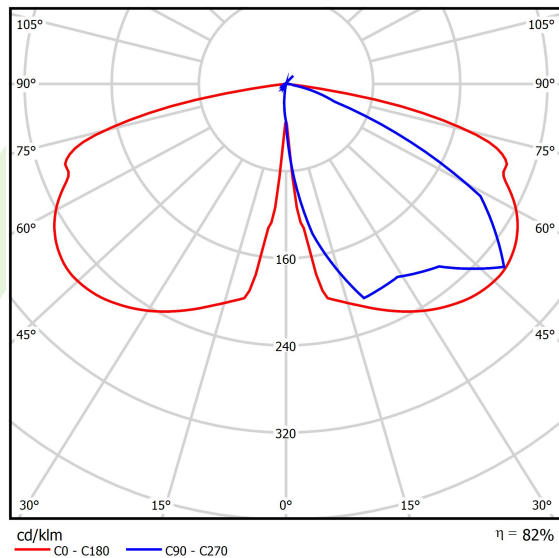

Product: PAREO ONE LED 4000 STREET-M E IP66 22 730

Index: 19.4440.2391.22

Description

Modernistic park and garden luminaire. Body made of cast aluminium. Transparent diffuser made of hardened glass. External coating provides high level of resistance to all weather conditions and aesthetic appearance of the luminaire during the whole lifetime (IP66 rating). The diameter of the fitting is 78 mm. The luminaire is especially recommended for squares, parks, open spaces.

Product information

Category	Outdoor luminaires
Family	PAREO ONE LED
Name	PAREO ONE LED 4000 STREET-M E IP66 22 730
Index	19.4440.2391.22
EAN	5902107312527

Light and electrical data

Light source	LED
Luminous flux LED [lm]	4523
LED power [W]	23,2
Luminaire luminous flux [lm]	3721
Power of luminaire [W]	26
Luminaire's light efficiency [lm/W]	143,1
Color of the light [K]	3000
CRI	>70
Beam angle [°]	street light distribution
Protection against electric shock	II
Protection degree	IP66
Voltage	220..240 V, 50..60 Hz
Lifetime of LED sources [h]	100000
Lx/By	L80/B10
Operating temperature range [°C]	-40 ÷ 40
Driver	standard on/off (E)
Power factor cos φ	>0,9
Circuit load capacity	15 (B10), 25 (B16), 25 (C10), 40 (C16)

Mechanical data

Assembly	mounted on poles
Material	aluminum
Color	RAL 9007 (dark grey)
Diffuser	hardened transparent glass
Impact resistant	IK09
Weight [kg]	5,55
Dimensions [mm]	Ø490 x 560

A graph of light