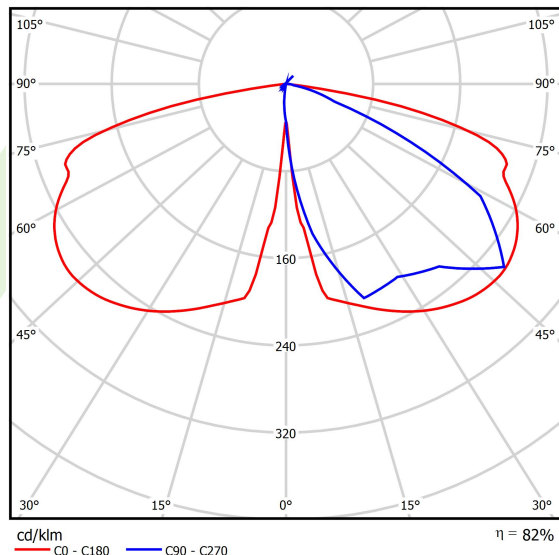

Product: PAREO ONE LED 4000 STREET-M E IP66 22 730

Index: 19.4440.2391.22

Description

Modernistic park and garden luminaire. Body made of cast aluminium. Transparent diffuser made of hardened glass. External coating provides high level of resistance to all weather conditions and aesthetic appearance of the luminaire during the whole lifetime (IP66 rating). The diameter of the fitting is 78 mm. The luminaire is especially recommended for squares, parks, open spaces.

Product information

Category	Outdoor luminaires
Family	PAREO ONE LED
Name	PAREO ONE LED 4000 STREET-M E IP66 22 730
Index	19.4440.2391.22
EAN	5902107312527

Light and electrical data

Light source	LED
Luminous flux LED [lm]	4523
LED power [W]	23,2
Luminaire luminous flux [lm]	3721
Power of luminaire [W]	26
Luminaire's light efficiency [lm/W]	143,1
Color of the light [K]	3000
CRI	>70
Beam angle [°]	street light distribution
Protection against electric shock	II
Protection degree	IP66
Voltage	220..240 V, 50..60 Hz
Lifetime of LED sources [h]	100000
Lx/By	L80/B10
Operating temperature range [°C]	-40 ÷ 40
Driver	standard on/off (E)
Power factor cos φ	>0,9
Circuit load capacity	15 (B10), 25 (B16), 25 (C10), 40 (C16)

Mechanical data

Assembly	mounted on poles
Material	aluminum
Color	RAL 9007 (dark grey)
Diffuser	hardened transparent glass
Impact resistant	IK09
Weight [kg]	5,55
Dimensions [mm]	Ø490 x 560

A graph of light