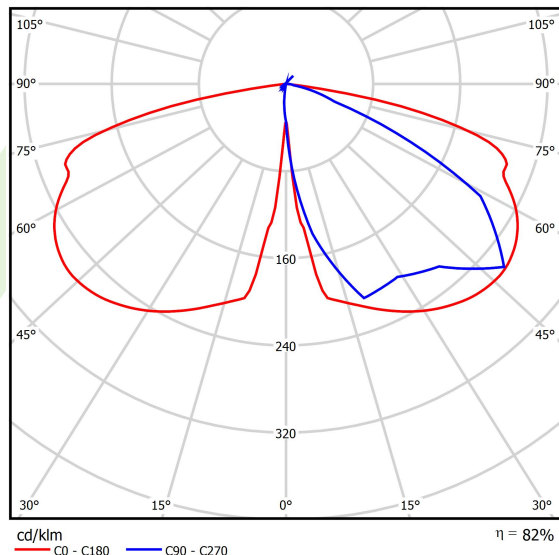

## Light and electrical data

Light source	LED
Luminous flux LED [lm]	4615
LED power [W]	23,2
Luminaire luminous flux [lm]	3796
Power of luminaire [W]	26
Luminaire's light efficiency [lm/W]	146
Color of the light [K]	4000
CRI	>70
Beam angle [°]	street light distribution
Protection against electric shock	II
Protection degree	IP66
Voltage	220..240 V, 50..60 Hz
Lifetime of LED sources [h]	100000
Lx/By	L80/B10
Operating temperature range [°C]	-40 ÷ 40
Driver	standard on/off (E)
Power factor cos φ	>0,9
Circuit load capacity	15 (B10), 25 (B16), 25 (C10), 40 (C16)

**Mechanical data**

Assembly	mounted on poles
Material	aluminum
Color	RAL 9007 (dark grey)
Diffuser	hardened transparent glass
Impact resistant	IK09
Weight [kg]	5,55
Dimensions [mm]	Ø490 x 560

**A graph of light**