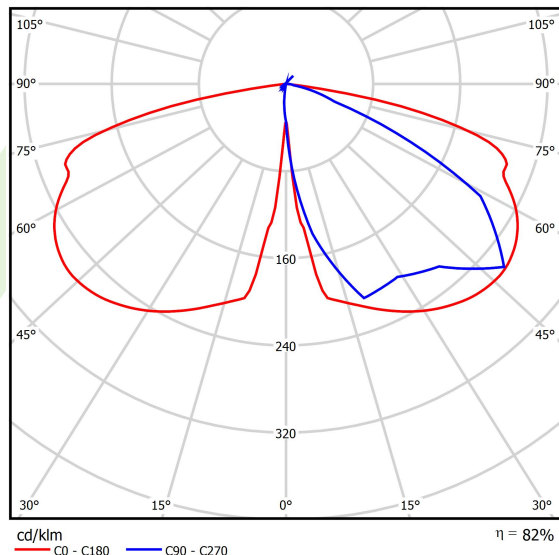

Product: PAREO ONE LED 4000 STREET-M E IP66 22 740

Index: 19.4440.2381.22

Description

Modernistic park and garden luminaire. Body made of cast aluminium. Transparent diffuser made of hardened glass. External coating provides high level of resistance to all weather conditions and aesthetic appearance of the luminaire during the whole lifetime (IP66 rating). The diameter of the fitting is 78 mm. The luminaire is especially recommended for squares, parks, open spaces.

Product information

Category	Outdoor luminaires
Family	PAREO ONE LED
Name	PAREO ONE LED 4000 STREET-M E IP66 22 740
Index	19.4440.2381.22
EAN	5902107311803

Light and electrical data

Light source	LED
Luminous flux LED [lm]	4615
LED power [W]	23,2
Luminaire luminous flux [lm]	3796
Power of luminaire [W]	26
Luminaire's light efficiency [lm/W]	146
Color of the light [K]	4000
CRI	>70
Beam angle [°]	street light distribution
Protection against electric shock	II
Protection degree	IP66
Voltage	220..240 V, 50..60 Hz
Lifetime of LED sources [h]	100000
Lx/By	L80/B10
Operating temperature range [°C]	-40 ÷ 40
Driver	standard on/off (E)
Power factor cos φ	>0,9
Circuit load capacity	15 (B10), 25 (B16), 25 (C10), 40 (C16)

Mechanical data

Assembly	mounted on poles
Material	aluminum
Color	RAL 9007 (dark grey)
Diffuser	hardened transparent glass
Impact resistant	IK09
Weight [kg]	5,55
Dimensions [mm]	Ø490 x 560

A graph of light