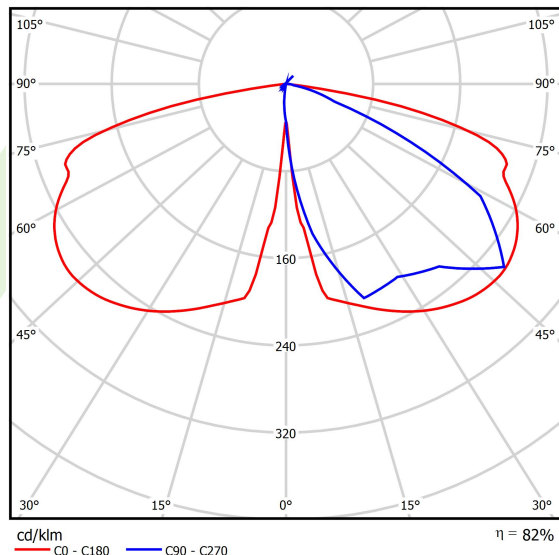

Product: PAREO ONE LED 3000 STREET-M E IP66 22 730

Index: 19.4440.2291.22

Description

Modernistic park and garden luminaire. Body made of cast aluminium. Transparent diffuser made of hardened glass. External coating provides high level of resistance to all weather conditions and aesthetic appearance of the luminaire during the whole lifetime (IP66 rating). The diameter of the fitting is 78 mm. The luminaire is especially recommended for squares, parks, open spaces.

Product information

Category	Outdoor luminaires
Family	PAREO ONE LED
Name	PAREO ONE LED 3000 STREET-M E IP66 22 730
Index	19.4440.2291.22
EAN	5902107312510

Light and electrical data

Light source	LED
Luminous flux LED [lm]	3324
LED power [W]	16,2
Luminaire luminous flux [lm]	2734
Power of luminaire [W]	18,1
Luminaire's light efficiency [lm/W]	151
Color of the light [K]	3000
CRI	>70
Beam angle [°]	street light distribution
Protection against electric shock	II
Protection degree	IP66
Voltage	220..240 V, 50..60 Hz
Lifetime of LED sources [h]	100000
Lx/By	L80/B10
Operating temperature range [°C]	-40 ÷ 40
Driver	standard on/off (E)
Power factor cos φ	>0,9
Circuit load capacity	15 (B10), 25 (B16), 25 (C10), 40 (C16)

Mechanical data

Assembly	mounted on poles
Material	aluminum
Color	RAL 9007 (dark grey)
Diffuser	hardened transparent glass
Impact resistant	IK09
Weight [kg]	5,55
Dimensions [mm]	Ø490 x 560

A graph of light