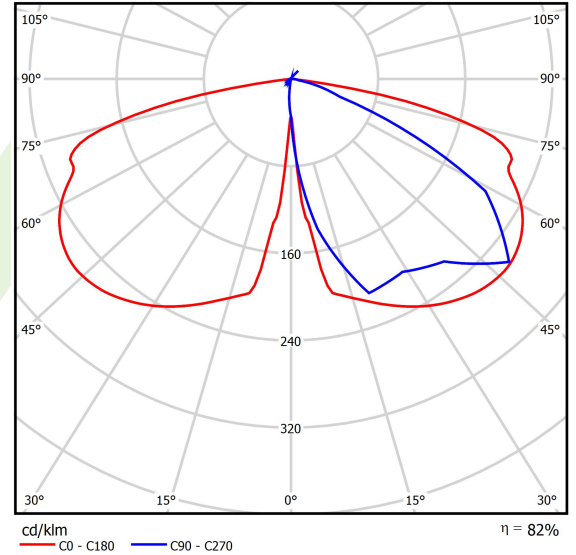

Product information

Category	Outdoor luminaires
Family	PAREO ONE LED
Name	PAREO ONE LED 3000 STREET-M E IP66 22 740
Index	19.4440.2281.22
EAN	5902107311797

Light and electrical data

Light source	LED
Luminous flux LED [lm]	3392
LED power [W]	16,2
Luminaire luminous flux [lm]	2790
Power of luminaire [W]	18,1
Luminaire's light efficiency [lm/W]	154,1
Color of the light [K]	4000
CRI	>70
Beam angle [°]	street light distribution
Protection against electric shock	II
Protection degree	IP66
Voltage	220..240 V, 50..60 Hz
Lifetime of LED sources [h]	100000
Lx/By	L80/B10
Operating temperature range [°C]	-40 ÷ 40
Driver	standard on/off (E)
Power factor cos φ	>0,9
Circuit load capacity	15 (B10), 25 (B16), 25 (C10), 40 (C16)

Mechanical data

Assembly	mounted on poles
Material	aluminum
Color	RAL 9007 (dark grey)
Diffuser	hardened transparent glass
Impact resistant	IK09
Weight [kg]	5,55
Dimensions [mm]	Ø490 x 560

A graph of light