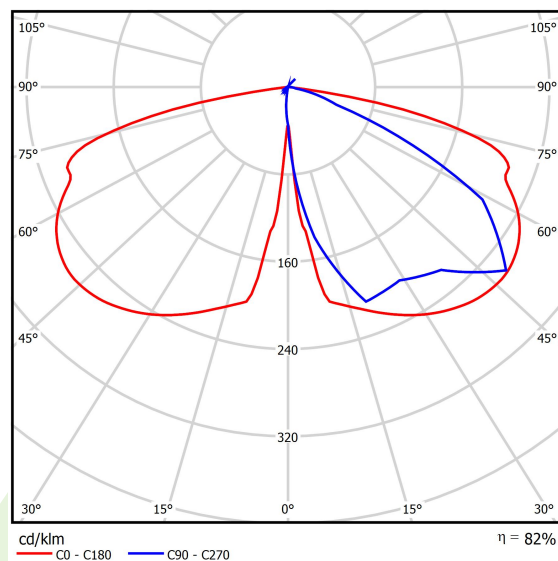

A graph of light