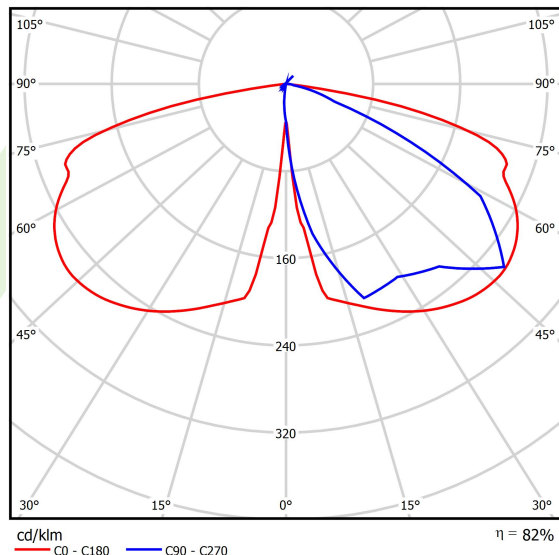

## Light and electrical data

Light source	LED
Luminous flux LED [lm]	3392
LED power [W]	16,2
Luminaire luminous flux [lm]	2790
Power of luminaire [W]	18,1
Luminaire's light efficiency [lm/W]	154,1
Color of the light [K]	4000
CRI	>70
Beam angle [°]	street light distribution
Protection against electric shock	II
Protection degree	IP66
Voltage	220..240 V, 50..60 Hz
Lifetime of LED sources [h]	100000
Lx/By	L80/B10
Operating temperature range [°C]	-40 ÷ 40
Driver	standard on/off (E)
Power factor cos φ	>0,9
Circuit load capacity	15 (B10), 25 (B16), 25 (C10), 40 (C16)

**Mechanical data**

Assembly	mounted on poles
Material	aluminum
Color	RAL 9007 (dark grey)
Diffuser	hardened transparent glass
Impact resistant	IK09
Weight [kg]	5,55
Dimensions [mm]	Ø490 x 560

**A graph of light**