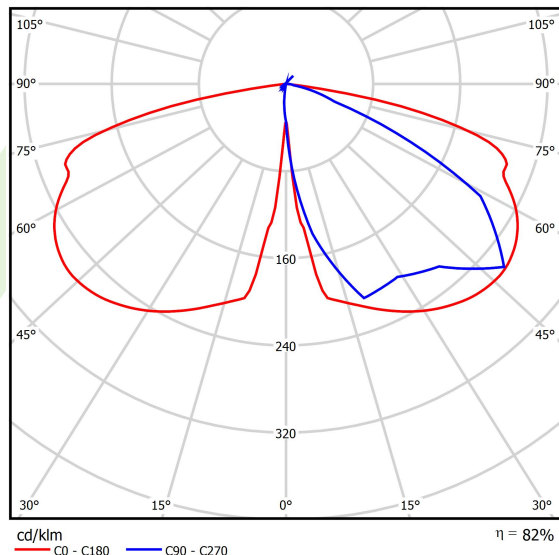

Product: PAREO ONE LED 2000 STREET-M E IP66 22 730

Index: 19.4440.2191.22

Description

Modernistic park and garden luminaire. Body made of cast aluminium. Transparent diffuser made of hardened glass. External coating provides high level of resistance to all weather conditions and aesthetic appearance of the luminaire during the whole lifetime (IP66 rating). The diameter of the fitting is 78 mm. The luminaire is especially recommended for squares, parks, open spaces.

Product information

Category	Outdoor luminaires
Family	PAREO ONE LED
Name	PAREO ONE LED 2000 STREET-M E IP66 22 730
Index	19.4440.2191.22
EAN	5902107312503

Light and electrical data

Light source	LED
Luminous flux LED [lm]	2409
LED power [W]	10,8
Luminaire luminous flux [lm]	1982
Power of luminaire [W]	12,1
Luminaire's light efficiency [lm/W]	163,8
Color of the light [K]	3000
CRI	>70
Beam angle [°]	street light distribution
Protection against electric shock	II
Protection degree	IP66
Voltage	220..240 V, 50..60 Hz
Lifetime of LED sources [h]	100000
Lx/By	L80/B10
Operating temperature range [°C]	-40 ÷ 40
Driver	standard on/off (E)
Power factor cos φ	>0,9
Circuit load capacity	15 (B10), 25 (B16), 25 (C10), 40 (C16)

Mechanical data

Assembly	mounted on poles
Material	aluminum
Color	RAL 9007 (dark grey)
Diffuser	hardened transparent glass
Impact resistant	IK09
Weight [kg]	5,55
Dimensions [mm]	Ø490 x 560

A graph of light