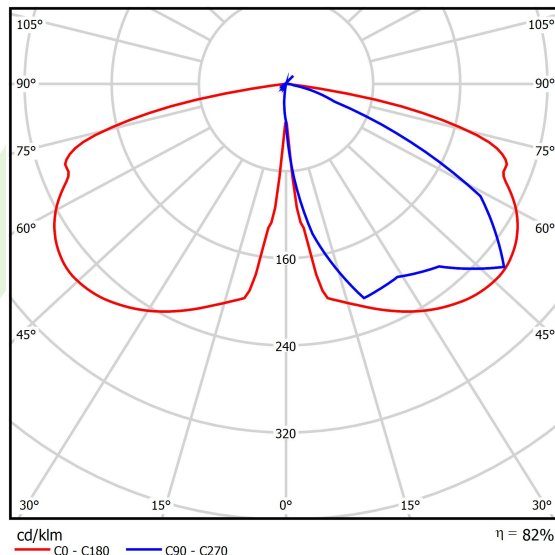

Product: PAREO ONE LED 2000 STREET-M E IP66 22 730

Index: 19.4440.2191.22

Description

Modernistic park and garden luminaire. Body made of cast aluminium. Transparent diffuser made of hardened glass. External coating provides high level of resistance to all weather conditions and aesthetic appearance of the luminaire during the whole lifetime (IP66 rating). The diameter of the fitting is 78 mm. The luminaire is especially recommended for squares, parks, open spaces.

Product information

Category	Outdoor luminaires
Family	PAREO ONE LED
Name	PAREO ONE LED 2000 STREET-M E IP66 22 730
Index	19.4440.2191.22
EAN	5902107312503

Light and electrical data

Light source	LED
Luminous flux LED [lm]	2409
LED power [W]	10,8
Luminaire luminous flux [lm]	1982
Power of luminaire [W]	12,1
Luminaire's light efficiency [lm/W]	163,8
Color of the light [K]	3000
CRI	>70
Beam angle [°]	street light distribution
Protection against electric shock	II
Protection degree	IP66
Voltage	220..240 V, 50..60 Hz
Lifetime of LED sources [h]	100000
Lx/By	L80/B10
Operating temperature range [°C]	-40 ÷ 40
Driver	standard on/off (E)
Power factor cos φ	>0,9
Circuit load capacity	15 (B10), 25 (B16), 25 (C10), 40 (C16)

Mechanical data

Assembly	mounted on poles
Material	aluminum
Color	RAL 9007 (dark grey)
Diffuser	hardened transparent glass
Impact resistant	IK09
Weight [kg]	5,55
Dimensions [mm]	Ø490 x 560

A graph of light