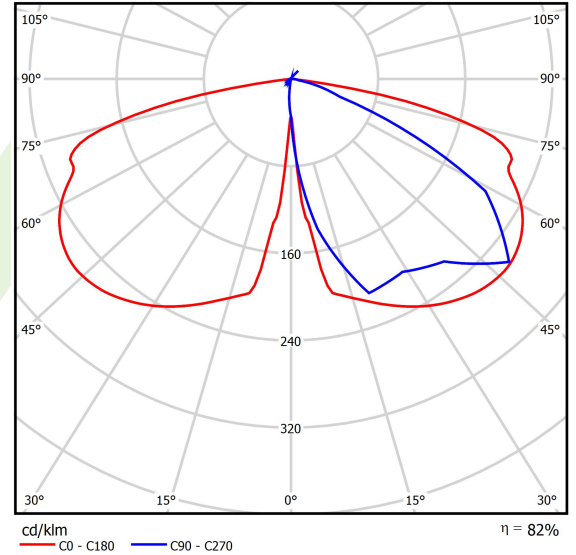

Mechanical data

Assembly	mounted on poles
Material	aluminum
Color	RAL 9007 (dark grey)
Diffuser	hardened transparent glass
Impact resistant	IK09
Weight [kg]	5,55
Dimensions [mm]	Ø490 x 560

A graph of light