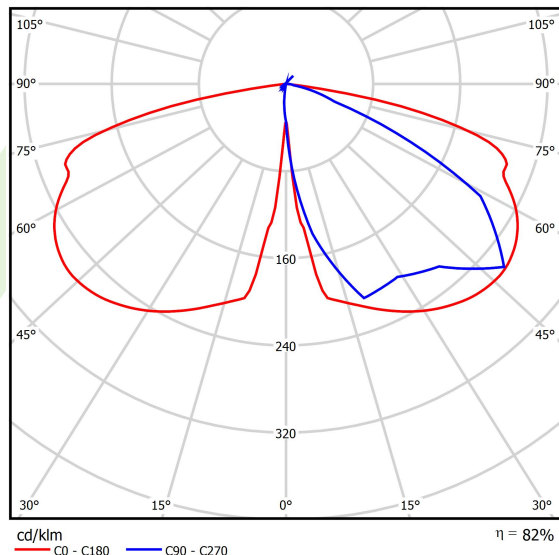

## Light and electrical data

Light source	LED
Luminous flux LED [lm]	2440
LED power [W]	10,8
Luminaire luminous flux [lm]	2007
Power of luminaire [W]	12,1
Luminaire's light efficiency [lm/W]	165,9
Color of the light [K]	4000
CRI	>70
Beam angle [°]	street light distribution
Protection against electric shock	II
Protection degree	IP66
Voltage	220..240 V, 50..60 Hz
Lifetime of LED sources [h]	100000
Lx/By	L80/B10
Operating temperature range [°C]	-40 ÷ 40
Driver	standard on/off (E)
Power factor cos φ	>0,9
Circuit load capacity	15 (B10), 25 (B16), 25 (C10), 40 (C16)

**Mechanical data**

Assembly	mounted on poles
Material	aluminum
Color	RAL 9007 (dark grey)
Diffuser	hardened transparent glass
Impact resistant	IK09
Weight [kg]	5,55
Dimensions [mm]	Ø490 x 560

**A graph of light**