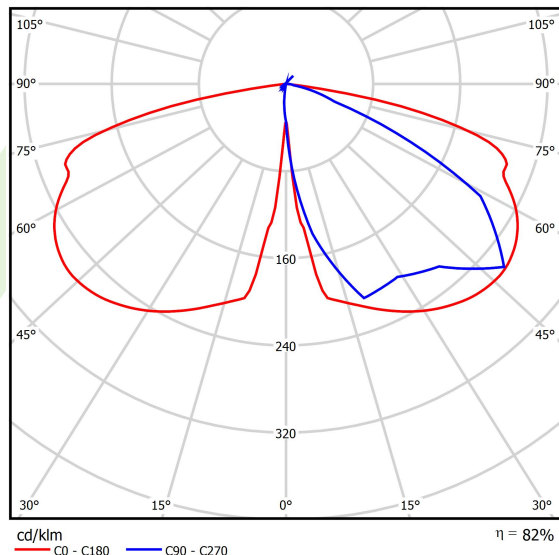

Mechanical data

Assembly	mounted on poles
Material	aluminum
Color	RAL 9007 (dark grey)
Diffuser	hardened transparent glass
Impact resistant	IK09
Weight [kg]	5,55
Dimensions [mm]	Ø490 x 560

A graph of light