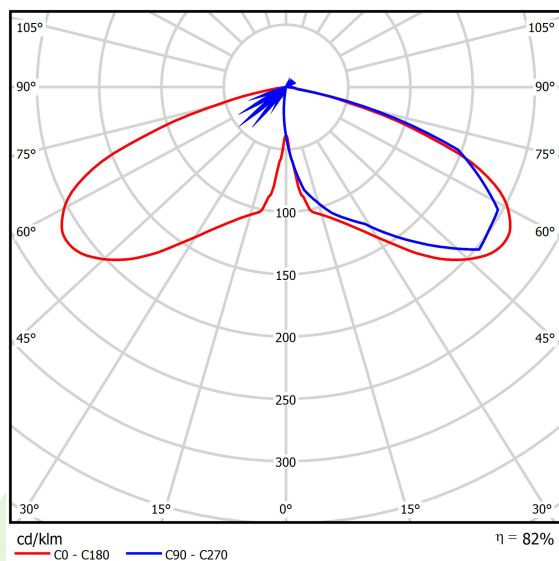

Product: PAREO ONE LED 6000 AREA E IP66 22 730

Index: 19.4440.1491.22

Description

Modernistic park and garden luminaire. Body made of cast aluminium. Transparent diffuser made of hardened glass. External coating provides high level of resistance to all weather conditions and aesthetic appearance of the luminaire during the whole lifetime (IP66 rating). The diameter of the fitting is 78 mm. The luminaire is especially recommended for squares, parks, open spaces.

Product information

Category	Outdoor luminaires
Family	PAREO ONE LED
Name	PAREO ONE LED 6000 AREA E IP66 22 730
Index	19.4440.1491.22
EAN	5902107312572

Light and electrical data

Light source	LED
Luminous flux LED [lm]	6418
LED power [W]	36,1
Luminaire luminous flux [lm]	5277
Power of luminaire [W]	40,5
Luminaire's light efficiency [lm/W]	130,3
Color of the light [K]	3000
CRI	>70
Beam angle [°]	(C0-C180) / (C90-C270) - 118,2° / 112,4°
Protection against electric shock	II
Protection degree	IP66
Voltage	220..240 V, 50..60 Hz
Lifetime of LED sources [h]	100000
Lx/By	L80/B10
Operating temperature range [°C]	-40 ÷ 40
Driver	standard on/off (E)
Power factor cos φ	>0,9
Circuit load capacity	15 (B10), 25 (B16), 25 (C10), 40 (C16)

Mechanical data

Assembly	mounted on poles
Material	aluminum
Color	RAL 9007 (dark grey)
Diffuser	hardened transparent glass
Impact resistant	IK09
Weight [kg]	5,55
Dimensions [mm]	Ø490 x 560

A graph of light