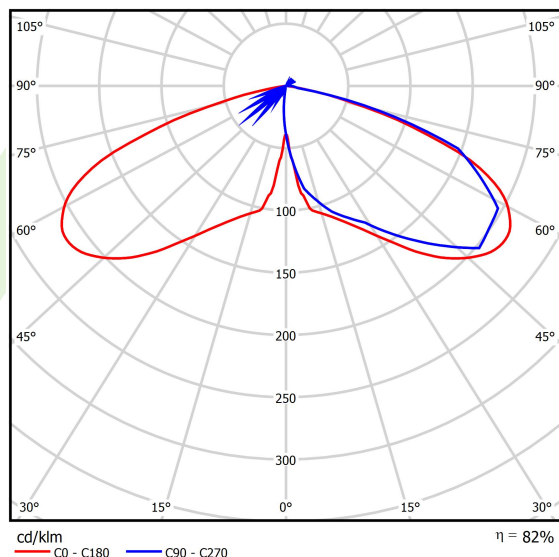

## Light and electrical data

Light source	LED
Luminous flux LED [lm]	6418
LED power [W]	36,1
Luminaire luminous flux [lm]	5277
Power of luminaire [W]	40,5
Luminaire's light efficiency [lm/W]	130,3
Color of the light [K]	3000
CRI	>70
Beam angle [°]	(C0-C180) / (C90-C270) - 118,2° / 112,4°
Protection against electric shock	II
Protection degree	IP66
Voltage	220..240 V, 50..60 Hz
Lifetime of LED sources [h]	100000
Lx/By	L80/B10
Operating temperature range [°C]	-40 ÷ 40
Driver	standard on/off (E)
Power factor cos φ	>0,9
Circuit load capacity	15 (B10), 25 (B16), 25 (C10), 40 (C16)

**Mechanical data**

Assembly	mounted on poles
Material	aluminum
Color	RAL 9007 (dark grey)
Diffuser	hardened transparent glass
Impact resistant	IK09
Weight [kg]	5,55
Dimensions [mm]	Ø490 x 560

**A graph of light**