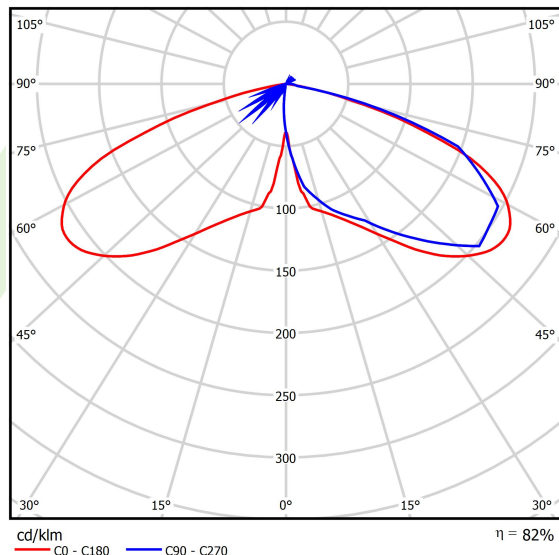

## Light and electrical data

Light source	LED
Luminous flux LED [lm]	6418
LED power [W]	36,1
Luminaire luminous flux [lm]	5277
Power of luminaire [W]	40,5
Luminaire's light efficiency [lm/W]	130,3
Color of the light [K]	3000
CRI	>70
Beam angle [°]	(C0-C180) / (C90-C270) - 118,2° / 112,4°
Protection against electric shock	II
Protection degree	IP66
Voltage	220..240 V, 50..60 Hz
Lifetime of LED sources [h]	100000
Lx/By	L80/B10
Operating temperature range [°C]	-40 ÷ 40
Driver	standard on/off (E)
Power factor cos φ	>0,9
Circuit load capacity	15 (B10), 25 (B16), 25 (C10), 40 (C16)

**Mechanical data**

Assembly	mounted on poles
Material	aluminum
Color	RAL 9007 (dark grey)
Diffuser	hardened transparent glass
Impact resistant	IK09
Weight [kg]	5,55
Dimensions [mm]	Ø490 x 560

**A graph of light**