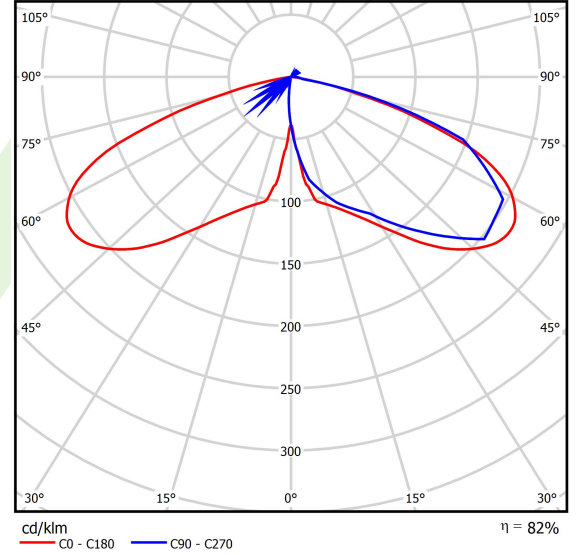

## Light and electrical data

Light source	LED
Luminous flux LED [lm]	6418
LED power [W]	36,1
Luminaire luminous flux [lm]	5277
Power of luminaire [W]	40,5
Luminaire's light efficiency [lm/W]	130,3
Color of the light [K]	3000
CRI	>70
Beam angle [°]	(C0-C180) / (C90-C270) - 118,2° / 112,4°
Protection against electric shock	II
Protection degree	IP66
Voltage	220..240 V, 50..60 Hz
Lifetime of LED sources [h]	100000
Lx/By	L80/B10
Operating temperature range [°C]	-40 ÷ 40
Driver	standard on/off (E)
Power factor cos φ	>0,9
Circuit load capacity	15 (B10), 25 (B16), 25 (C10), 40 (C16)

**Mechanical data**

Assembly	mounted on poles
Material	aluminum
Color	RAL 9007 (dark grey)
Diffuser	hardened transparent glass
Impact resistant	IK09
Weight [kg]	5,55
Dimensions [mm]	Ø490 x 560

**A graph of light**