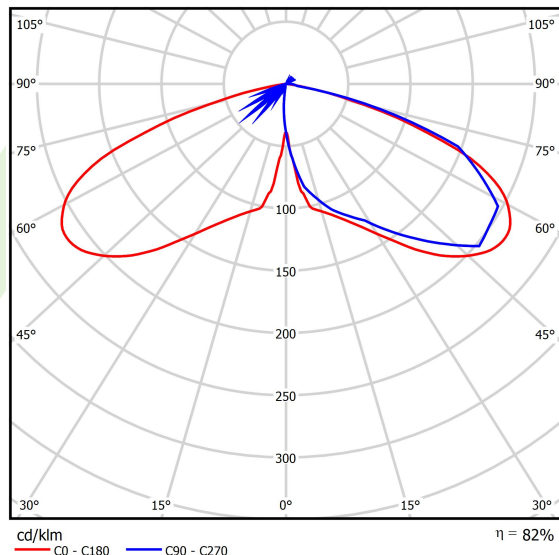

Product: PAREO ONE LED 6000 AREA E IP66 22 740

Index: 19.4440.1481.22

Description

Modernistic park and garden luminaire. Body made of cast aluminium. Transparent diffuser made of hardened glass. External coating provides high level of resistance to all weather conditions and aesthetic appearance of the luminaire during the whole lifetime (IP66 rating). The diameter of the fitting is 78 mm. The luminaire is especially recommended for squares, parks, open spaces.

Product information

Category	Outdoor luminaires
Family	PAREO ONE LED
Name	PAREO ONE LED 6000 AREA E IP66 22 740
Index	19.4440.1481.22
EAN	5902107311858

Light and electrical data

Light source	LED
Luminous flux LED [lm]	6549
LED power [W]	36,1
Luminaire luminous flux [lm]	5385
Power of luminaire [W]	40,5
Luminaire's light efficiency [lm/W]	133
Color of the light [K]	4000
CRI	>70
Beam angle [°]	(C0-C180) / (C90-C270) - 118,2° / 112,4°
Protection against electric shock	II
Protection degree	IP66
Voltage	220..240 V, 50..60 Hz
Lifetime of LED sources [h]	100000
Lx/By	L80/B10
Operating temperature range [°C]	-40 ÷ 40
Driver	standard on/off (E)
Power factor cos φ	>0,9
Circuit load capacity	15 (B10), 25 (B16), 25 (C10), 40 (C16)

Mechanical data

Assembly	mounted on poles
Material	aluminum
Color	RAL 9007 (dark grey)
Diffuser	hardened transparent glass
Impact resistant	IK09
Weight [kg]	5,55
Dimensions [mm]	Ø490 x 560

A graph of light