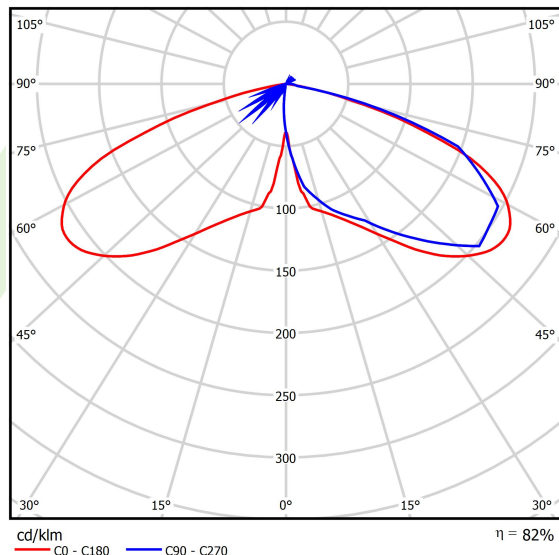

## Light and electrical data

Light source	LED
Luminous flux LED [lm]	4523
LED power [W]	23,2
Luminaire luminous flux [lm]	3719
Power of luminaire [W]	26
Luminaire's light efficiency [lm/W]	143
Color of the light [K]	3000
CRI	>70
Beam angle [°]	(C0-C180) / (C90-C270) - 118,2° / 112,4°
Protection against electric shock	II
Protection degree	IP66
Voltage	220..240 V, 50..60 Hz
Lifetime of LED sources [h]	100000
Lx/By	L80/B10
Operating temperature range [°C]	-40 ÷ 40
Driver	standard on/off (E)
Power factor cos φ	>0,9
Circuit load capacity	15 (B10), 25 (B16), 25 (C10), 40 (C16)

**Mechanical data**

Assembly	mounted on poles
Material	aluminum
Color	RAL 9007 (dark grey)
Diffuser	hardened transparent glass
Impact resistant	IK09
Weight [kg]	5,55
Dimensions [mm]	Ø490 x 560

**A graph of light**