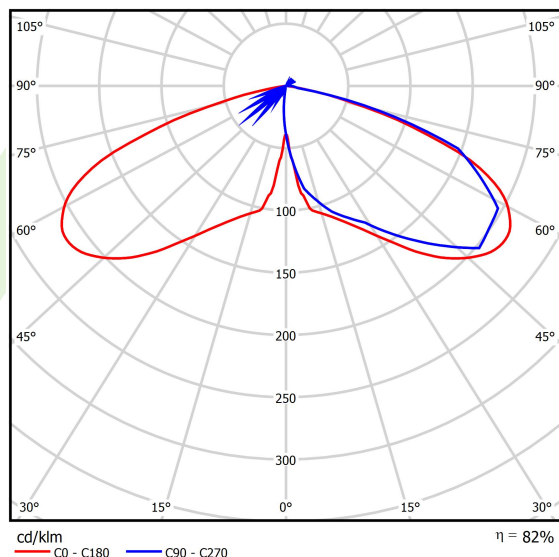

Product information

Category	Outdoor luminaires
Family	PAREO ONE LED
Name	PAREO ONE LED 4000 AREA E IP66 22 730
Index	19.4440.1391.22
EAN	5902107312565

Light and electrical data

Light source	LED
Luminous flux LED [lm]	4523
LED power [W]	23,2
Luminaire luminous flux [lm]	3719
Power of luminaire [W]	26
Luminaire's light efficiency [lm/W]	143
Color of the light [K]	3000
CRI	>70
Beam angle [°]	(C0-C180) / (C90-C270) - 118,2° / 112,4°
Protection against electric shock	II
Protection degree	IP66
Voltage	220..240 V, 50..60 Hz
Lifetime of LED sources [h]	100000
Lx/By	L80/B10
Operating temperature range [°C]	-40 ÷ 40
Driver	standard on/off (E)
Power factor cos φ	>0,9
Circuit load capacity	15 (B10), 25 (B16), 25 (C10), 40 (C16)

Mechanical data

Assembly	mounted on poles
Material	aluminum
Color	RAL 9007 (dark grey)
Diffuser	hardened transparent glass
Impact resistant	IK09
Weight [kg]	5,55
Dimensions [mm]	Ø490 x 560

A graph of light