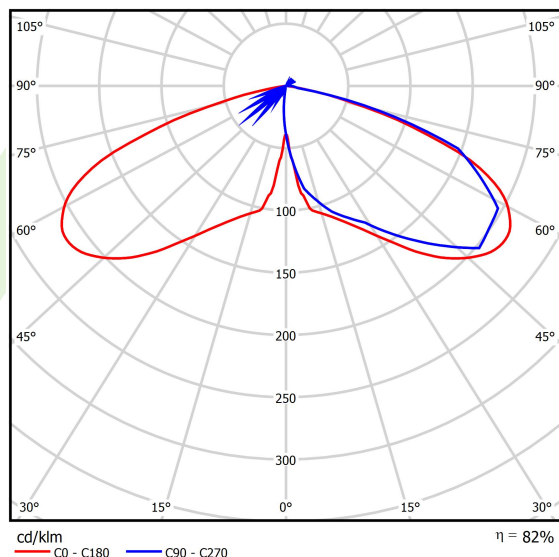

Product information

Category	Outdoor luminaires
Family	PAREO ONE LED
Name	PAREO ONE LED 4000 AREA E IP66 22 740
Index	19.4440.1381.22
EAN	5902107311841

Light and electrical data

Light source	LED
Luminous flux LED [lm]	4615
LED power [W]	23,2
Luminaire luminous flux [lm]	3794
Power of luminaire [W]	26
Luminaire's light efficiency [lm/W]	145,9
Color of the light [K]	4000
CRI	>70
Beam angle [°]	(C0-C180) / (C90-C270) - 118,2° / 112,4°
Protection against electric shock	II
Protection degree	IP66
Voltage	220..240 V, 50..60 Hz
Lifetime of LED sources [h]	100000
Lx/By	L80/B10
Operating temperature range [°C]	-40 ÷ 40
Driver	standard on/off (E)
Power factor cos φ	>0,9
Circuit load capacity	15 (B10), 25 (B16), 25 (C10), 40 (C16)

Mechanical data

Assembly	mounted on poles
Material	aluminum
Color	RAL 9007 (dark grey)
Diffuser	hardened transparent glass
Impact resistant	IK09
Weight [kg]	5,55
Dimensions [mm]	Ø490 x 560

A graph of light