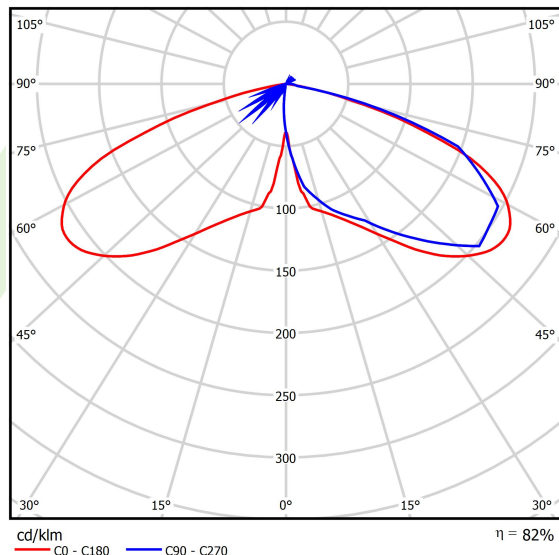

## Light and electrical data

Light source	LED
Luminous flux LED [lm]	4615
LED power [W]	23,2
Luminaire luminous flux [lm]	3794
Power of luminaire [W]	26
Luminaire's light efficiency [lm/W]	145,9
Color of the light [K]	4000
CRI	>70
Beam angle [°]	(C0-C180) / (C90-C270) - 118,2° / 112,4°
Protection against electric shock	II
Protection degree	IP66
Voltage	220..240 V, 50..60 Hz
Lifetime of LED sources [h]	100000
Lx/By	L80/B10
Operating temperature range [°C]	-40 ÷ 40
Driver	standard on/off (E)
Power factor cos φ	>0,9
Circuit load capacity	15 (B10), 25 (B16), 25 (C10), 40 (C16)

**Mechanical data**

Assembly	mounted on poles
Material	aluminum
Color	RAL 9007 (dark grey)
Diffuser	hardened transparent glass
Impact resistant	IK09
Weight [kg]	5,55
Dimensions [mm]	Ø490 x 560

**A graph of light**