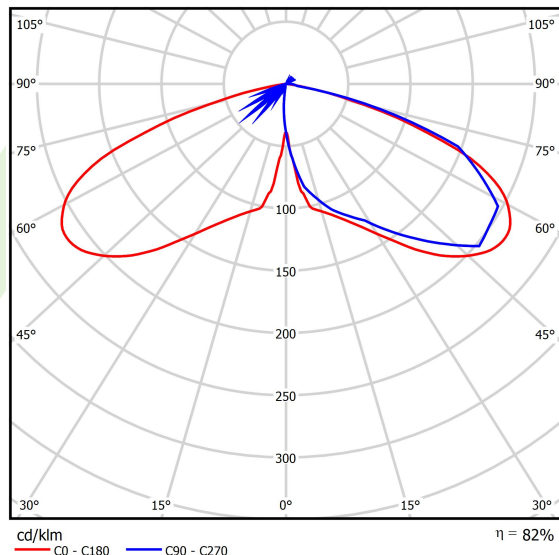

Product information

Category	Outdoor luminaires
Family	PAREO ONE LED
Name	PAREO ONE LED 3000 AREA E IP66 22 730
Index	19.4440.1291.22
EAN	5902107312558

Light and electrical data

Light source	LED
Luminous flux LED [lm]	3324
LED power [W]	16,2
Luminaire luminous flux [lm]	2733
Power of luminaire [W]	18,1
Luminaire's light efficiency [lm/W]	151
Color of the light [K]	3000
CRI	>70
Beam angle [°]	(C0-C180) / (C90-C270) - 118,2° / 112,4°
Protection against electric shock	II
Protection degree	IP66
Voltage	220..240 V, 50..60 Hz
Lifetime of LED sources [h]	100000
Lx/By	L80/B10
Operating temperature range [°C]	-40 ÷ 40
Driver	standard on/off (E)
Power factor cos φ	>0,9
Circuit load capacity	15 (B10), 25 (B16), 25 (C10), 40 (C16)

Mechanical data

Assembly	mounted on poles
Material	aluminum
Color	RAL 9007 (dark grey)
Diffuser	hardened transparent glass
Impact resistant	IK09
Weight [kg]	5,55
Dimensions [mm]	Ø490 x 560

A graph of light