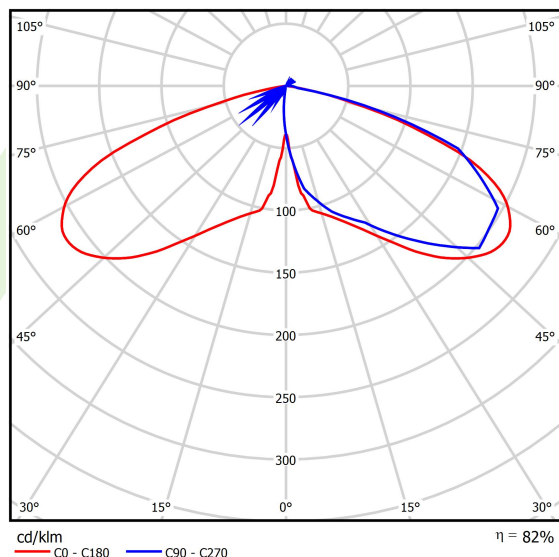

Product information

Category	Outdoor luminaires
Family	PAREO ONE LED
Name	PAREO ONE LED 3000 AREA E IP66 22 730
Index	19.4440.1291.22
EAN	5902107312558

Light and electrical data

Light source	LED
Luminous flux LED [lm]	3324
LED power [W]	16,2
Luminaire luminous flux [lm]	2733
Power of luminaire [W]	18,1
Luminaire's light efficiency [lm/W]	151
Color of the light [K]	3000
CRI	>70
Beam angle [°]	(C0-C180) / (C90-C270) - 118,2° / 112,4°
Protection against electric shock	II
Protection degree	IP66
Voltage	220..240 V, 50..60 Hz
Lifetime of LED sources [h]	100000
Lx/By	L80/B10
Operating temperature range [°C]	-40 ÷ 40
Driver	standard on/off (E)
Power factor cos φ	>0,9
Circuit load capacity	15 (B10), 25 (B16), 25 (C10), 40 (C16)

Mechanical data

Assembly	mounted on poles
Material	aluminum
Color	RAL 9007 (dark grey)
Diffuser	hardened transparent glass
Impact resistant	IK09
Weight [kg]	5,55
Dimensions [mm]	Ø490 x 560

A graph of light