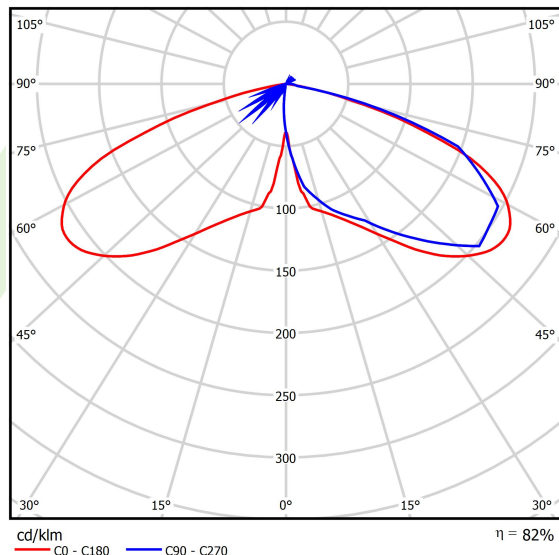

## Light and electrical data

Light source	LED
Luminous flux LED [lm]	3392
LED power [W]	16,2
Luminaire luminous flux [lm]	2789
Power of luminaire [W]	18,1
Luminaire's light efficiency [lm/W]	154,1
Color of the light [K]	4000
CRI	>70
Beam angle [°]	(C0-C180) / (C90-C270) - 118,2° / 112,4°
Protection against electric shock	II
Protection degree	IP66
Voltage	220..240 V, 50..60 Hz
Lifetime of LED sources [h]	100000
Lx/By	L80/B10
Operating temperature range [°C]	-40 ÷ 40
Driver	standard on/off (E)
Power factor cos φ	>0,9
Circuit load capacity	15 (B10), 25 (B16), 25 (C10), 40 (C16)

**Mechanical data**

Assembly	mounted on poles
Material	aluminum
Color	RAL 9007 (dark grey)
Diffuser	hardened transparent glass
Impact resistant	IK09
Weight [kg]	5,55
Dimensions [mm]	Ø490 x 560

**A graph of light**