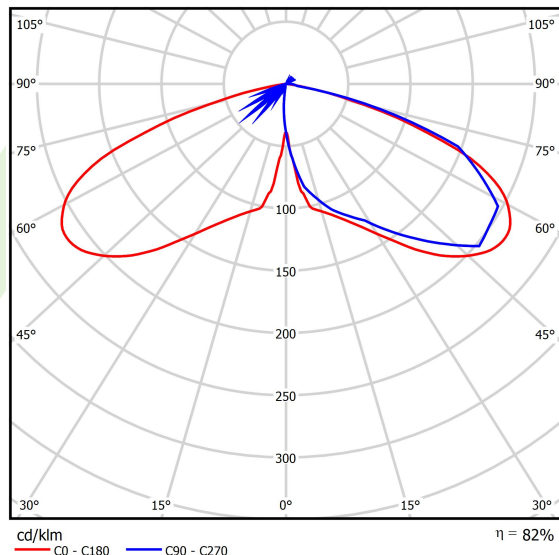

## Light and electrical data

Light source	LED
Luminous flux LED [lm]	2409
LED power [W]	10,8
Luminaire luminous flux [lm]	1981
Power of luminaire [W]	12,1
Luminaire's light efficiency [lm/W]	163,7
Color of the light [K]	3000
CRI	>70
Beam angle [°]	(C0-C180) / (C90-C270) - 118,2° / 112,4°
Protection against electric shock	II
Protection degree	IP66
Voltage	220..240 V, 50..60 Hz
Lifetime of LED sources [h]	100000
Lx/By	L80/B10
Operating temperature range [°C]	-40 ÷ 40
Driver	standard on/off (E)
Power factor cos φ	>0,9
Circuit load capacity	15 (B10), 25 (B16), 25 (C10), 40 (C16)

**Mechanical data**

Assembly	mounted on poles
Material	aluminum
Color	RAL 9007 (dark grey)
Diffuser	hardened transparent glass
Impact resistant	IK09
Weight [kg]	5,55
Dimensions [mm]	Ø490 x 560

**A graph of light**