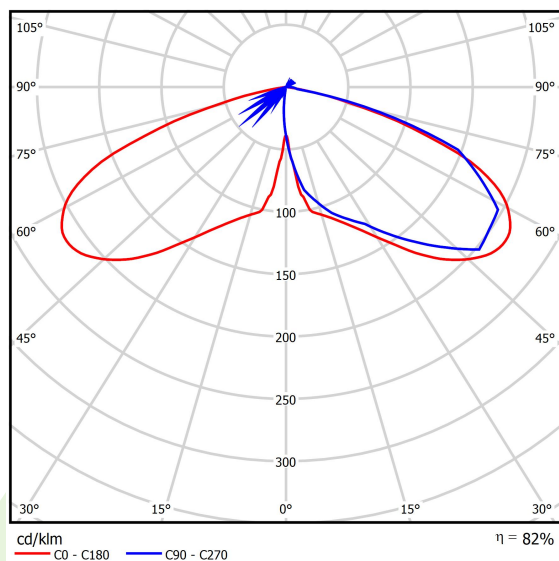

Product: PAREO ONE LED 2000 AREA E IP66 22 730

Index: 19.4440.1191.22

Description

Modernistic park and garden luminaire. Body made of cast aluminium. Transparent diffuser made of hardened glass. External coating provides high level of resistance to all weather conditions and aesthetic appearance of the luminaire during the whole lifetime (IP66 rating). The diameter of the fitting is 78 mm. The luminaire is especially recommended for squares, parks, open spaces.

Product information

Category	Outdoor luminaires
Family	PAREO ONE LED
Name	PAREO ONE LED 2000 AREA E IP66 22 730
Index	19.4440.1191.22
EAN	5902107312541

Light and electrical data

Light source	LED
Luminous flux LED [lm]	2409
LED power [W]	10,8
Luminaire luminous flux [lm]	1981
Power of luminaire [W]	12,1
Luminaire's light efficiency [lm/W]	163,7
Color of the light [K]	3000
CRI	>70
Beam angle [°]	(C0-C180) / (C90-C270) - 118,2° / 112,4°
Protection against electric shock	II
Protection degree	IP66
Voltage	220..240 V, 50..60 Hz
Lifetime of LED sources [h]	100000
Lx/By	L80/B10
Operating temperature range [°C]	-40 ÷ 40
Driver	standard on/off (E)
Power factor cos φ	>0,9
Circuit load capacity	15 (B10), 25 (B16), 25 (C10), 40 (C16)

Mechanical data

Assembly	mounted on poles
Material	aluminum
Color	RAL 9007 (dark grey)
Diffuser	hardened transparent glass
Impact resistant	IK09
Weight [kg]	5,55
Dimensions [mm]	Ø490 x 560

A graph of light