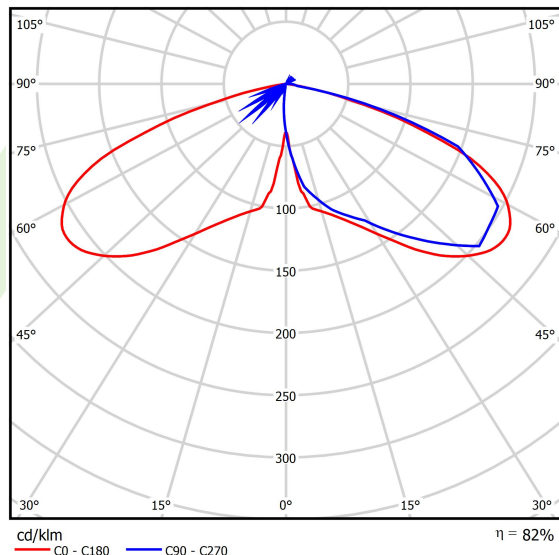

Mechanical data

Assembly	mounted on poles
Material	aluminum
Color	RAL 9007 (dark grey)
Diffuser	hardened transparent glass
Impact resistant	IK09
Weight [kg]	5,55
Dimensions [mm]	Ø490 x 560

A graph of light