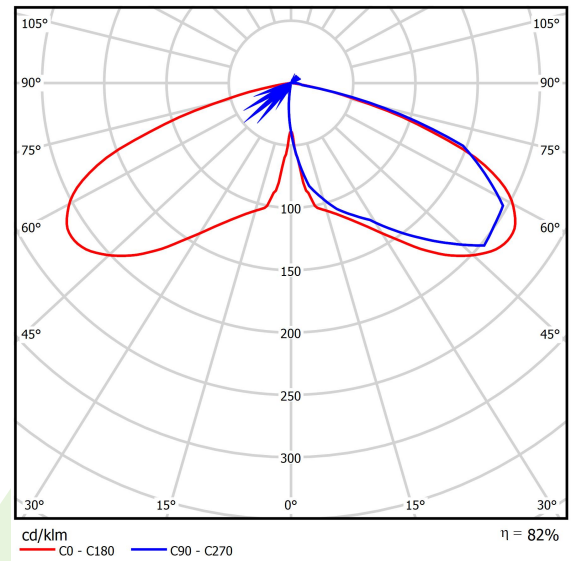

Product information

Category	Outdoor luminaires
Family	PAREO ONE LED
Name	PAREO ONE LED 2000 AREA E IP66 22 740
Index	19.4440.1181.22
EAN	5902107311827

Light and electrical data

Light source	LED
Luminous flux LED [lm]	2440
LED power [W]	10,8
Luminaire luminous flux [lm]	2006
Power of luminaire [W]	12,1
Luminaire's light efficiency [lm/W]	165,8
Color of the light [K]	4000
CRI	>70
Beam angle [°]	(C0-C180) / (C90-C270) - 118,2° / 112,4°
Protection against electric shock	II
Protection degree	IP66
Voltage	220..240 V, 50..60 Hz
Lifetime of LED sources [h]	100000
Lx/By	L80/B10
Operating temperature range [°C]	-40 ÷ 40
Driver	standard on/off (E)
Power factor cos φ	>0,9
Circuit load capacity	15 (B10), 25 (B16), 25 (C10), 40 (C16)

Mechanical data

Assembly	mounted on poles
Material	aluminum
Color	RAL 9007 (dark grey)
Diffuser	hardened transparent glass
Impact resistant	IK09
Weight [kg]	5,55
Dimensions [mm]	Ø490 x 560

A graph of light