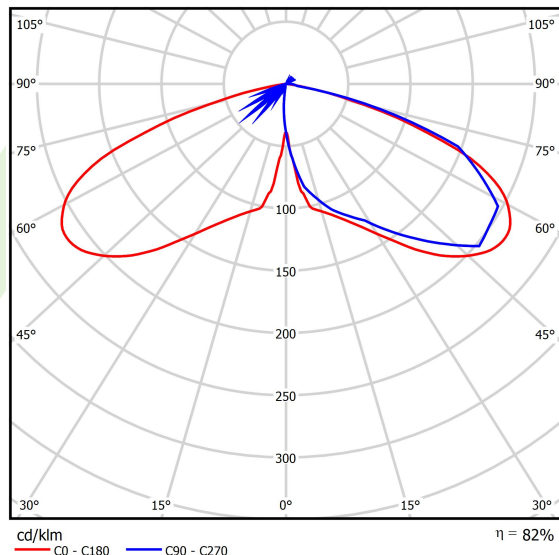

Product: PAREO ONE LED 2000 AREA E IP66 22 740

Index: 19.4440.1181.22

Description

Modernistic park and garden luminaire. Body made of cast aluminium. Transparent diffuser made of hardened glass. External coating provides high level of resistance to all weather conditions and aesthetic appearance of the luminaire during the whole lifetime (IP66 rating). The diameter of the fitting is 78 mm. The luminaire is especially recommended for squares, parks, open spaces.

Product information

Category	Outdoor luminaires
Family	PAREO ONE LED
Name	PAREO ONE LED 2000 AREA E IP66 22 740
Index	19.4440.1181.22
EAN	5902107311827

Light and electrical data

Light source	LED
Luminous flux LED [lm]	2440
LED power [W]	10,8
Luminaire luminous flux [lm]	2006
Power of luminaire [W]	12,1
Luminaire's light efficiency [lm/W]	165,8
Color of the light [K]	4000
CRI	>70
Beam angle [°]	(C0-C180) / (C90-C270) - 118,2° / 112,4°
Protection against electric shock	II
Protection degree	IP66
Voltage	220..240 V, 50..60 Hz
Lifetime of LED sources [h]	100000
Lx/By	L80/B10
Operating temperature range [°C]	-40 ÷ 40
Driver	standard on/off (E)
Power factor cos φ	>0,9
Circuit load capacity	15 (B10), 25 (B16), 25 (C10), 40 (C16)

Mechanical data

Assembly	mounted on poles
Material	aluminum
Color	RAL 9007 (dark grey)
Diffuser	hardened transparent glass
Impact resistant	IK09
Weight [kg]	5,55
Dimensions [mm]	Ø490 x 560

A graph of light