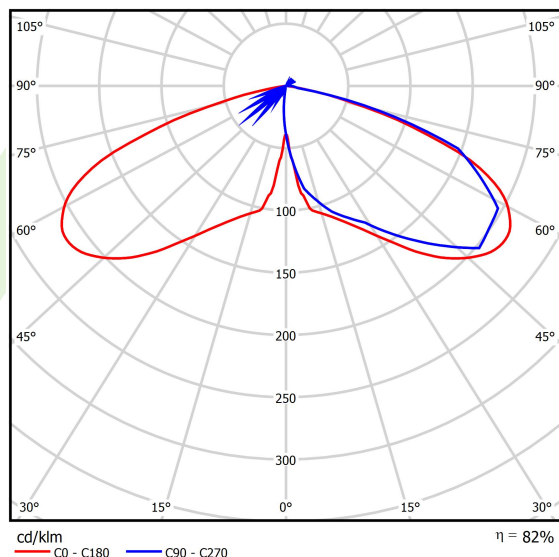

## Light and electrical data

Light source	LED
Luminous flux LED [lm]	2440
LED power [W]	10,8
Luminaire luminous flux [lm]	2006
Power of luminaire [W]	12,1
Luminaire's light efficiency [lm/W]	165,8
Color of the light [K]	4000
CRI	>70
Beam angle [°]	(C0-C180) / (C90-C270) - 118,2° / 112,4°
Protection against electric shock	II
Protection degree	IP66
Voltage	220..240 V, 50..60 Hz
Lifetime of LED sources [h]	100000
Lx/By	L80/B10
Operating temperature range [°C]	-40 ÷ 40
Driver	standard on/off (E)
Power factor cos φ	>0,9
Circuit load capacity	15 (B10), 25 (B16), 25 (C10), 40 (C16)

**Mechanical data**

Assembly	mounted on poles
Material	aluminum
Color	RAL 9007 (dark grey)
Diffuser	hardened transparent glass
Impact resistant	IK09
Weight [kg]	5,55
Dimensions [mm]	Ø490 x 560

**A graph of light**