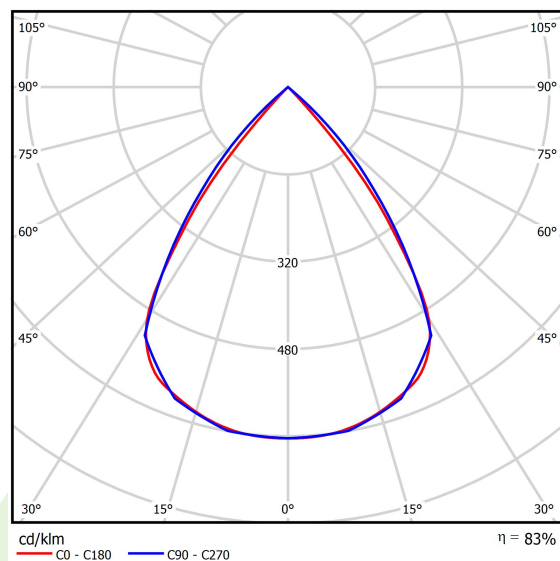

## Light and electrical data

|                                     |  |
|-------------------------------------|--|
| Light source                        | LED                                    |
| Luminous flux LED [lm]              | 3486                                   |
| LED power [W]                       | 18,9                                   |
| Luminaire luminous flux [lm]        | 2892,5                                 |
| Power of luminaire [W]              | 21,2                                   |
| Luminaire's light efficiency [lm/W] | 136,4                                  |
| Color of the light [K]              | 3000                                   |
| CRI                                 | >80                                    |
| SDCM (LED sources)                  | 3                                      |
| Beam angle [°]                      | (C0-C180) / (C90-C270) - 72,6° / 74,4° |
| Protection against electric shock   | I                                      |
| Protection degree                   | IP40                                   |
| Voltage                             | 220..240 V, 50..60 Hz                  |
| Lifetime of LED sources [h]         | 72000                                  |
| Lx/By                               | L80/B10                                |
| Operating temperature range [°C]    | 5 ÷ 35                                 |
| Driver                              | standard on/off (E)                    |
| Power factor cos φ                  | >0,95                                  |
| Circuit load capacity               | 17 (B10), 28 (B16), 26 (C10), 41 (C16) |

## A graph of light