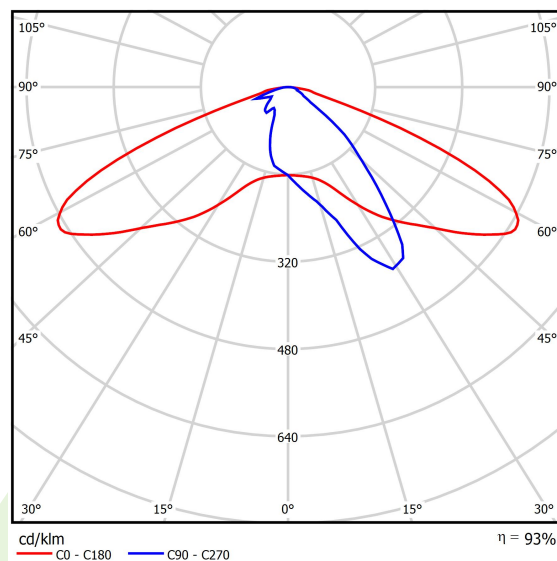

A graph of light

Accessories

Index 17ROFU311150

Name B-50 Foundations