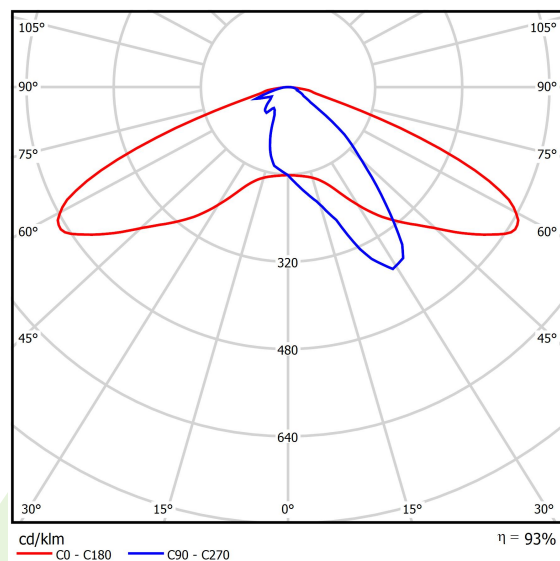

A graph of light

Accessories

Index 17ROFU311150

Name B-50 Foundations