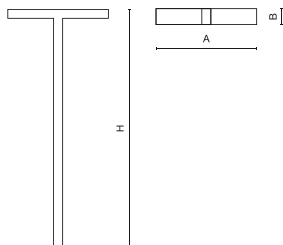

Product information

Category	Outdoor luminaires
Family	KUBIK POLE NEW T
Name	KUBIK POLE NEW T 24000 STREET-M-2 E IP65 25 740 / 6000/1620mm
Index	19.4333.2821.25

Light and electrical data

Light source	LED
Luminous flux LED [lm]	24048
LED power [W]	140,8
Luminaire luminous flux [lm]	22622,7
Power of luminaire [W]	157,7
Luminaire's light efficiency [lm/W]	143,5
Color of the light [K]	4000
CRI	>70
SDCM (LED sources)	3
Beam angle [°]	street light distribution
Protection against electric shock	I
Protection degree	IP65
Voltage	220..240 V, 50..60 Hz
Lifetime of LED sources [h]	150000
Lx/By	L80/B10
Operating temperature range [°C]	-40 ÷ 35
Driver	standard on/off (E)
Power factor cos φ	>0,95
Circuit load capacity	3 (B10), 6 (B16), 5 (C10), 8 (C16)

Mechanical data

Assembly	for the ground
Material	aluminum
Color	RAL 7016 (anthracite, metallic, fine structure)
Diffuser	transparent polycarbonate
Impact resistant	IK08
Dimensions [mm]	1620 x 120 x 6000