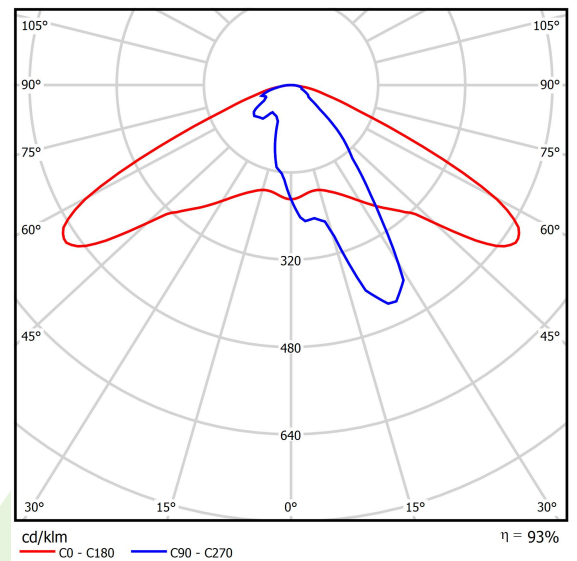

A graph of light

Accessories

Index 17ROFU311150

Name B-50 Foundations