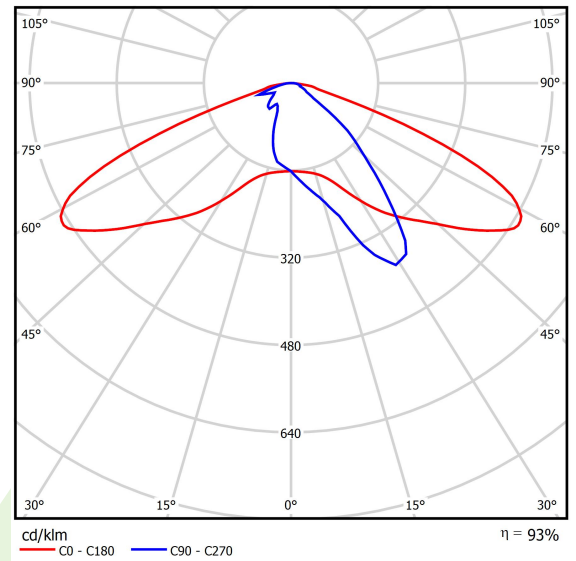

A graph of light

Accessories

Index 17ROFU311150

Name B-50 Foundations