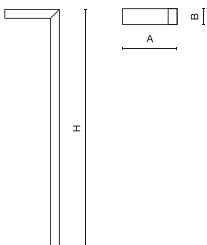

Product information

Category	Outdoor luminaires
Family	KUBIK POLE NEW L
Name	KUBIK POLE NEW L 6000 STREET-M-3 E IP65 25 740 / 6000/850mm
Index	19.4332.3421.25

Light and electrical data

Light source	LED
Luminous flux LED [lm]	6012,2
LED power [W]	35,2
Luminaire luminous flux [lm]	5606,7
Power of luminaire [W]	39,4
Luminaire's light efficiency [lm/W]	142,3
Color of the light [K]	4000
CRI	>70
SDCM (LED sources)	3
Beam angle [°]	street light distribution
Protection against electric shock	I
Protection degree	IP65
Voltage	220..240 V, 50..60 Hz
Lifetime of LED sources [h]	150000
Lx/By	L80/B10
Operating temperature range [°C]	-40 ÷ 35
Driver	standard on/off (E)
Power factor cos φ	>0,95
Circuit load capacity	1 (B10), 3 (B16), 2 (C10), 6 (C16)

Mechanical data

Assembly	for the ground
Material	aluminum
Color	RAL 7016 (anthracite, metallic, fine structure)
Diffuser	transparent polycarbonate
Impact resistant	IK08
Dimensions [mm]	850 x 120 x 6000