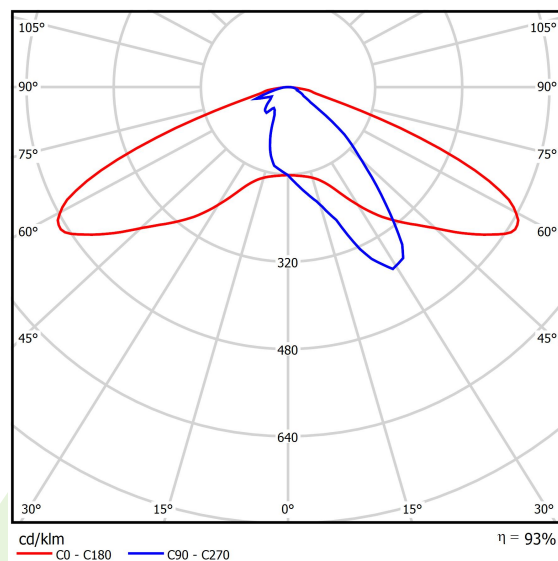

A graph of light

Accessories

Index 17ROFU311150

Name B-50 Foundations