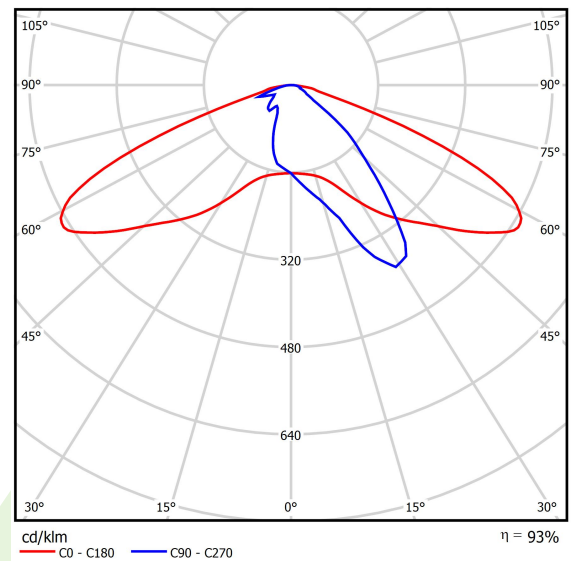

A graph of light

Accessories

Index 17ROFU311150

Name B-50 Foundations