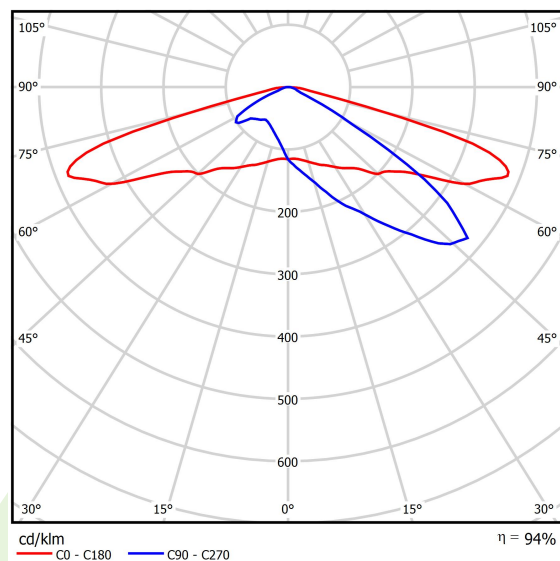

A graph of light

Accessories

Index 17ROFU311150

Name B-50 Foundations