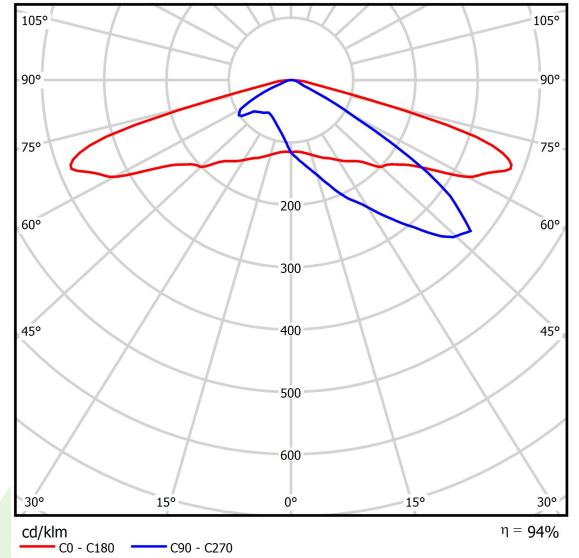

A graph of light

Accessories

Index 17ROFU311150

Name B-50 Foundations