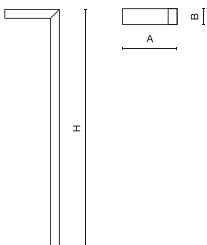

Product information

Category	Outdoor luminaires
Family	KUBIK POLE NEW L
Name	KUBIK POLE NEW L 6000 STREET-M-2 E IP65 25 730 / 4000/850mm
Index	19.4332.2211.25

Light and electrical data

Light source	LED
Luminous flux LED [lm]	5591
LED power [W]	35,2
Luminaire luminous flux [lm]	5259,6
Power of luminaire [W]	39,4
Luminaire's light efficiency [lm/W]	133,5
Color of the light [K]	3000
CRI	>70
SDCM (LED sources)	3
Beam angle [°]	street light distribution
Protection against electric shock	I
Protection degree	IP65
Voltage	220..240 V, 50..60 Hz
Lifetime of LED sources [h]	150000
Lx/By	L80/B10
Operating temperature range [°C]	-40 ÷ 35
Driver	standard on/off (E)
Power factor cos φ	>0,95
Circuit load capacity	1 (B10), 3 (B16), 2 (C10), 6 (C16)

Mechanical data

Assembly	for the ground
Material	aluminum
Color	RAL 7016 (anthracite, metallic, fine structure)
Diffuser	transparent polycarbonate
Impact resistant	IK08
Dimensions [mm]	850 x 120 x 4000