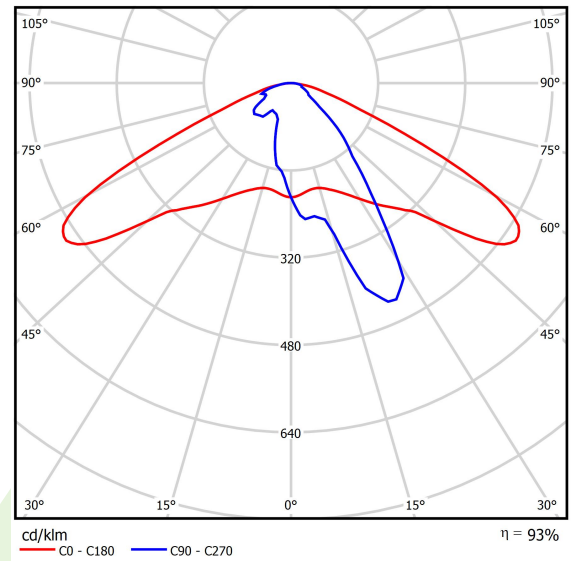

A graph of light

Accessories

Index 17ROFU311150

Name B-50 Foundations