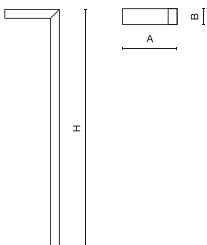

Product information

Category	Outdoor luminaires
Family	KUBIK POLE NEW L
Name	KUBIK POLE NEW L 6000 STREET-M-1 E IP65 25 730 / 4000/850mm
Index	19.4332.1211.25

Light and electrical data

Light source	LED
Luminous flux LED [lm]	5591
LED power [W]	35,2
Luminaire luminous flux [lm]	5183,8
Power of luminaire [W]	39,4
Luminaire's light efficiency [lm/W]	131,6
Color of the light [K]	3000
CRI	>70
SDCM (LED sources)	3
Beam angle [°]	street light distribution
Protection against electric shock	I
Protection degree	IP65
Voltage	220..240 V, 50..60 Hz
Lifetime of LED sources [h]	150000
Lx/By	L80/B10
Operating temperature range [°C]	-40 ÷ 35
Driver	standard on/off (E)
Power factor cos φ	>0,95
Circuit load capacity	1 (B10), 3 (B16), 2 (C10), 6 (C16)

Mechanical data

Assembly	for the ground
Material	aluminum
Color	RAL 7016 (anthracite, metallic, fine structure)
Diffuser	transparent polycarbonate
Impact resistant	IK08
Dimensions [mm]	850 x 120 x 4000