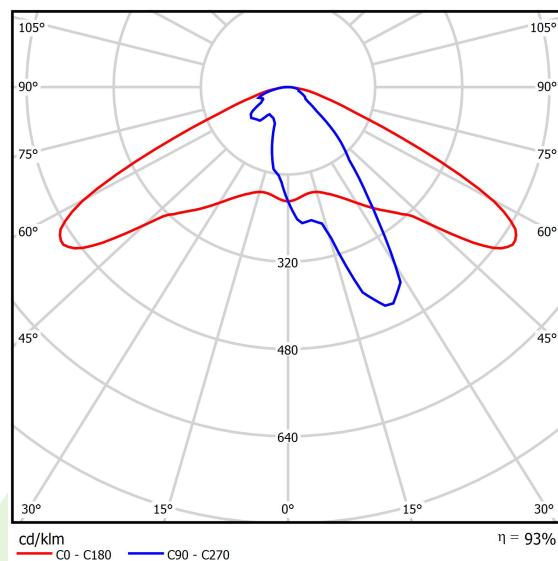

A graph of light

Accessories

Index 17ROFU311150

Name B-50 Foundations