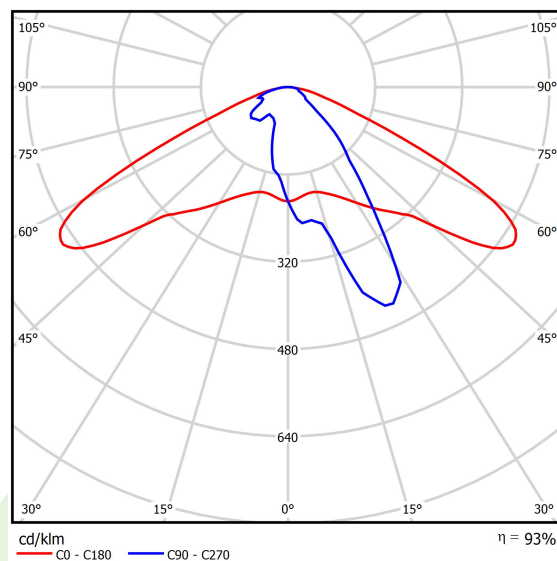

A graph of light

Accessories

Index 17ROFU311150

Name B-50 Foundations