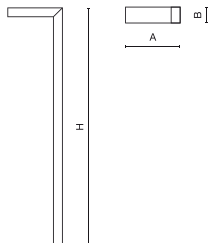

Product information

Category	Outdoor luminaires
Family	KUBIK POLE NEW L
Name	KUBIK POLE NEW L 6000 AREA E IP65 25 730 / 5000/850mm
Index	19.4332.4311.25

Light and electrical data

Light source	LED
Luminous flux LED [lm]	5591
LED power [W]	35,2
Luminaire luminous flux [lm]	5357,8
Power of luminaire [W]	39,4
Luminaire's light efficiency [lm/W]	136
Color of the light [K]	3000
CRI	>70
SDCM (LED sources)	3
Beam angle [°]	(C0-C180) / (C90-C270) - 127° / 122,6°
Protection against electric shock	I
Protection degree	IP65
Voltage	220..240 V, 50..60 Hz
Lifetime of LED sources [h]	150000
Lx/By	L80/B10
Operating temperature range [°C]	-40 ÷ 35
Driver	standard on/off (E)
Power factor cos φ	>0,95
Circuit load capacity	1 (B10), 3 (B16), 2 (C10), 6 (C16)

Mechanical data

Assembly	for the ground
Material	aluminum
Color	RAL 7016 (anthracite, metallic, fine structure)
Diffuser	transparent polycarbonate
Impact resistant	IK08
Dimensions [mm]	850 x 120 x 5000