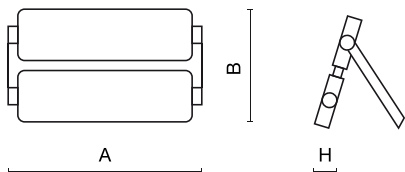

## Light and electrical data

Light source	LED
Luminous flux LED [lm]	169749
LED power [W]	852,3
Luminaire luminous flux [lm]	144097,2
Power of luminaire [W]	888,8
Luminaire's light efficiency [lm/W]	162,1
Color of the light [K]	4000
CRI	>70
SDCM (LED sources)	3
Beam angle [°]	(C0-C180) / (C90-C270) - 59° / 57,8°
Photobiological risk class (IEC/EN 62471)	RG0
Protection against electric shock	I
Protection degree	IP66
Voltage	220..240 V, 50..60 Hz
Lifetime of LED sources [h]	108000
Lx/By	L95/B10
Operating temperature range [°C]	-40 ÷ 50
Driver	standard on/off (E)
Circuit load capacity	1 (B10), 2 (B16), 1 (C10), 2 (C16)

## Mechanical data

Assembly	mounted on poles
Material	aluminum
Color	RAL 9005 (black)
Diffuser	PMMA lenses and hardened transparent glass
Impact resistant	IK09
Weight [kg]	45
Dimensions [mm]	855 x 764 x 140