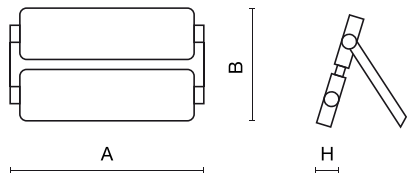

Product: NUMANCIA ARENA LED 2x72000 NARROW E IP66 04 740

Index: 19.4399.2981.04

Description

Numancia Arena delivers high-efficiency lighting for large-scale outdoor spaces, offering efficiency of up to 196 lm/W. Built for extreme temperatures (-40°C to +40°C) and durable with IP66 and IK09 ratings, it ensures reliable performance in challenging environments. Versatile beam options and high-quality optical systems make it a perfect choice for large sports arenas and other outdoor facilities.

Product information

Category	Outdoor luminaires
Family	NUMANCIA ARENA LED
Name	NUMANCIA ARENA LED 2x72000 NARROW E IP66 04 740
Index	19.4399.2981.04
EAN	5902107641351

Light and electrical data

Light source	LED
Luminous flux LED [lm]	145470
LED power [W]	780
Luminaire luminous flux [lm]	128899,5
Power of luminaire [W]	813,3
Luminaire's light efficiency [lm/W]	158,5
Color of the light [K]	4000
CRI	>70
SDCM (LED sources)	3
Beam angle [°]	(C0-C180) / (C90-C270) - 32,4° / 32°
Photobiological risk class (IEC/EN 62471)	RG0
Protection against electric shock	I
Protection degree	IP66
Voltage	220..240 V, 50..60 Hz
Lifetime of LED sources [h]	108000
Lx/By	L95/B10
Operating temperature range [°C]	-40 ÷ 50
Driver	standard on/off (E)
Circuit load capacity	1 (B10), 2 (B16), 1 (C10), 2 (C16)

Mechanical data

Assembly	mounted on poles
Material	aluminum
Color	RAL 9005 (black)
Diffuser	PMMA lenses and hardened transparent glass
Impact resistant	IK09
Weight [kg]	39
Dimensions [mm]	820 x 455 x 140