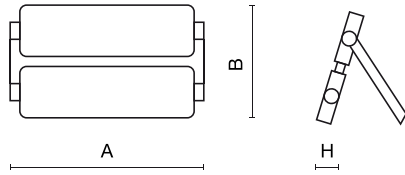

## Light and electrical data

Light source	LED
Luminous flux LED [lm]	56583
LED power [W]	284,1
Luminaire luminous flux [lm]	50136,3
Power of luminaire [W]	296,3
Luminaire's light efficiency [lm/W]	169,2
Color of the light [K]	4000
CRI	>70
SDCM (LED sources)	3
Beam angle [°]	(C0-C180) / (C90-C270) - 32,4° / 32°
Photobiological risk class (IEC/EN 62471)	RG0
Protection against electric shock	I
Protection degree	IP66
Voltage	220..240 V, 50..60 Hz
Lifetime of LED sources [h]	108000
Lx/By	L95/B10
Operating temperature range [°C]	-40 ÷ 50
Driver	standard on/off (E)
Circuit load capacity	3 (B10), 4 (B16), 4 (C10), 7 (C16)

**Mechanical data**

Assembly	<b>mounted on poles</b>
Material	<b>aluminum</b>
Color	<b>RAL 9005 (black)</b>
Diffuser	<b>PMMA lenses and hardened transparent glass</b>
Impact resistant	<b>IK09</b>
Weight [kg]	<b>13</b>
Dimensions [mm]	<b>768 x 220 x 140</b>