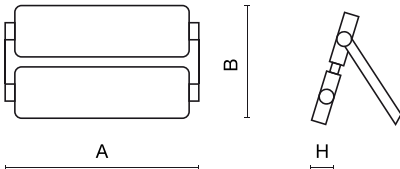

## Light and electrical data

Light source	<b>LED</b>
Luminous flux LED [lm]	<b>41538</b>
LED power [W]	<b>198</b>
Luminaire luminous flux [lm]	<b>38810,3</b>
Power of luminaire [W]	<b>206,3</b>
Luminaire's light efficiency [lm/W]	<b>188,1</b>
Color of the light [K]	<b>4000</b>
CRI	<b>&gt;70</b>
SDCM (LED sources)	<b>3</b>
Beam angle [°]	<b>(C0-C180) / (C90-C270) - 13,6° / 14,4°</b>
Photobiological risk class (IEC/EN 62471)	<b>RG0</b>
Protection against electric shock	<b>I</b>
Protection degree	<b>IP66</b>
Voltage	<b>220..240 V, 50..60 Hz</b>
Lifetime of LED sources [h]	<b>108000</b>
Lx/By	<b>L95/B10</b>
Operating temperature range [°C]	<b>-40 ÷ 50</b>
Driver	<b>standard on/off (E)</b>
Circuit load capacity	<b>2 (B10), 4 (B16), 4 (C10), 7 (C16)</b>

## Mechanical data

Assembly	<b>mounted on poles</b>
Material	<b>aluminum</b>
Color	<b>RAL 9005 (black)</b>
Diffuser	<b>PMMA lenses and hardened transparent glass</b>
Impact resistant	<b>IK09</b>
Dimensions [mm]	<b>768 x 220 x 140</b>