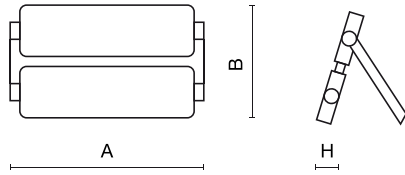

Product: NUMANCIA ARENA LED 2x27000 WIDE E IP66 04 740

Index: 19.4399.4681.04

Description

Numancia Arena delivers high-efficiency lighting for large-scale outdoor spaces, offering efficiency of up to 196 lm/W. Built for extreme temperatures (-40°C to +40°C) and durable with IP66 and IK09 ratings, it ensures reliable performance in challenging environments. Versatile beam options and high-quality optical systems make it a perfect choice for large sports arenas and other outdoor facilities.

Product information

Category	Outdoor luminaires
Family	NUMANCIA ARENA LED
Name	NUMANCIA ARENA LED 2x27000 WIDE E IP66 04 740
Index	19.4399.4681.04
EAN	5902107641191

Light and electrical data

Light source	LED
Luminous flux LED [lm]	56520
LED power [W]	258
Luminaire luminous flux [lm]	47093,3
Power of luminaire [W]	269,1
Luminaire's light efficiency [lm/W]	175
Color of the light [K]	4000
CRI	>70
SDCM (LED sources)	3
Beam angle [°]	(C0-C180) / (C90-C270) - 92,8° / 92,6°
Photobiological risk class (IEC/EN 62471)	RG0
Protection against electric shock	I
Protection degree	IP66
Voltage	220..240 V, 50..60 Hz
Lifetime of LED sources [h]	108000
Lx/By	L95/B10
Operating temperature range [°C]	-40 ÷ 50
Driver	standard on/off (E)
Circuit load capacity	3 (B10), 4 (B16), 4 (C10), 7 (C16)

Mechanical data

Assembly	mounted on poles
Material	aluminum
Color	RAL 9005 (black)
Diffuser	PMMA lenses and hardened transparent glass
Impact resistant	IK09
Weight [kg]	39
Dimensions [mm]	820 x 455 x 140