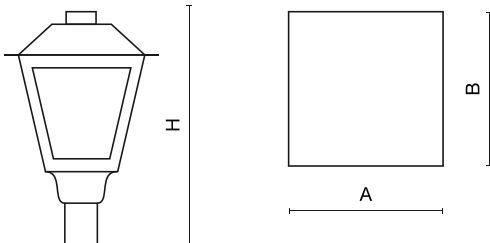

Product information

Category	Outdoor luminaires
Family	PAREO RETRO LED
Name	PAREO RETRO LED 13800 STREET-M13 E IP66 04 740
Index	19.4395.3D81.04
EAN	5902107637019

Light and electrical data

Light source	LED
Luminous flux LED [lm]	14349
LED power [W]	70,8
Luminaire luminous flux [lm]	10360,7
Power of luminaire [W]	77,7
Luminaire's light efficiency [lm/W]	133,3
Color of the light [K]	4000
CRI	>70
SDCM (LED sources)	3
Beam angle [°]	street light distribution
Photobiological risk class (IEC/EN 62471)	RG0
Protection against electric shock	I
Protection degree	IP66
Voltage	220..240 V, 50..60 Hz
Lifetime of LED sources [h]	108000
Lx/By	L95/B10
Operating temperature range [°C]	-40 ÷ 50
Driver	standard on/off (E)
Circuit load capacity	20 (B10), 32 (B16), 33 (C10), 54 (C16)

Mechanical data

Assembly	mounted on poles
Material	aluminum
Color	RAL 9005 (black)
Diffuser	PMMA lenses and hardened transparent glass
Impact resistant	IK09
Dimensions [mm]	400 x 400 x 815

A graph of light