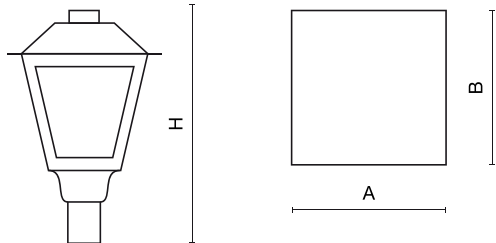

**Mechanical data**

Assembly	<b>mounted on poles</b>
Material	<b>aluminum</b>
Color	<b>RAL 9005 (black)</b>
Diffuser	<b>PMMA lenses and hardened transparent glass</b>
Impact resistant	<b>IK09</b>
Dimensions [mm]	<b>400 x 400 x 815</b>