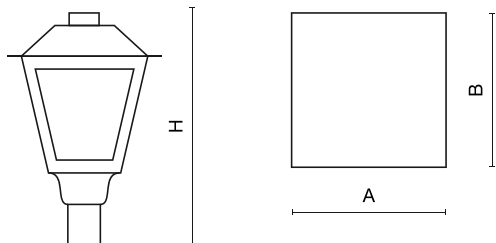

Product information

Category	Outdoor luminaires
Family	PAREO RETRO LED
Name	PAREO RETRO LED 13800 FLOOD E IP66 04 740
Index	19.4395.2D81.04

Light and electrical data

Light source	LED
Luminous flux LED [lm]	14349
LED power [W]	70,8
Luminaire luminous flux [lm]	9958,9
Power of luminaire [W]	77,7
Luminaire's light efficiency [lm/W]	128,2
Color of the light [K]	4000
CRI	>70
SDCM (LED sources)	3
Beam angle [°]	(C0-C180) - 85°
Photobiological risk class (IEC/EN 62471)	RG0
Protection against electric shock	I
Protection degree	IP66
Voltage	220..240 V, 50..60 Hz
Lifetime of LED sources [h]	108000
Lx/By	L95/B10
Operating temperature range [°C]	-40 ÷ 50
Driver	standard on/off (E)
Circuit load capacity	20 (B10), 32 (B16), 33 (C10), 54 (C16)

Mechanical data

Assembly	mounted on poles
Material	aluminum
Color	RAL 9005 (black)
Diffuser	PMMA lenses and hardened transparent glass
Impact resistant	IK09
Dimensions [mm]	400 x 400 x 815

A graph of light