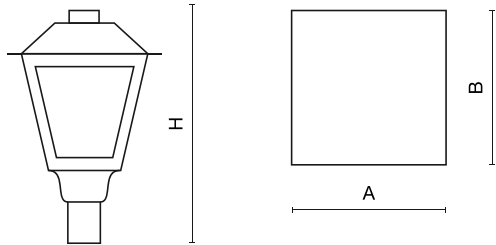

Product information

Category	Outdoor luminaires
Family	PAREO RETRO LED
Name	PAREO RETRO LED 13000 FLOOD E IP66 04 740
Index	19.4395.2A81.04
EAN	5902107636821

Light and electrical data

Light source	LED
Luminous flux LED [lm]	13838
LED power [W]	73,6
Luminaire luminous flux [lm]	9602,9
Power of luminaire [W]	80,8
Luminaire's light efficiency [lm/W]	118,8
Color of the light [K]	4000
CRI	>70
SDCM (LED sources)	3
Beam angle [°]	(C0-C180) - 85°
Photobiological risk class (IEC/EN 62471)	RG0
Protection against electric shock	I
Protection degree	IP66
Voltage	220..240 V, 50..60 Hz
Lifetime of LED sources [h]	108000
Lx/By	L95/B10
Operating temperature range [°C]	-40 ÷ 50
Driver	standard on/off (E)
Circuit load capacity	20 (B10), 32 (B16), 33 (C10), 54 (C16)

Mechanical data

Assembly	mounted on poles
Material	aluminum
Color	RAL 9005 (black)
Diffuser	PMMA lenses and hardened transparent glass
Impact resistant	IK09
Dimensions [mm]	400 x 400 x 815

A graph of light