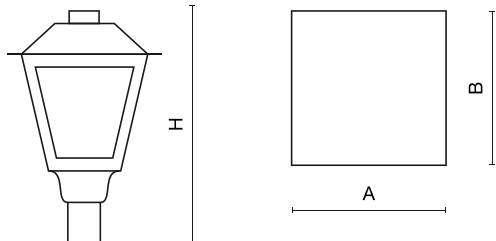

Product information

Category	Outdoor luminaires
Family	PAREO RETRO LED
Name	PAREO RETRO LED 4200 FLOOD E IP66 04 740
Index	19.4395.2681.04

Light and electrical data

Light source	LED
Luminous flux LED [lm]	4242
LED power [W]	19,4
Luminaire luminous flux [lm]	2943,3
Power of luminaire [W]	21,3
Luminaire's light efficiency [lm/W]	138,2
Color of the light [K]	4000
CRI	>70
SDCM (LED sources)	3
Beam angle [°]	(C0-C180) - 85°
Photobiological risk class (IEC/EN 62471)	RG0
Protection against electric shock	I
Protection degree	IP66
Voltage	220..240 V, 50..60 Hz
Lifetime of LED sources [h]	108000
Lx/By	L95/B10
Operating temperature range [°C]	-40 ÷ 50
Driver	standard on/off (E)
Circuit load capacity	20 (B10), 32 (B16), 33 (C10), 54 (C16)

Mechanical data

Assembly	mounted on poles
Material	aluminum
Color	RAL 9005 (black)
Diffuser	PMMA lenses and hardened transparent glass
Impact resistant	IK09
Dimensions [mm]	400 x 400 x 815

A graph of light