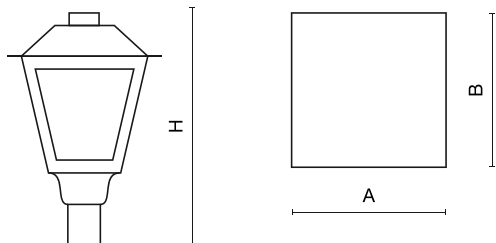

## Light and electrical data

Light source	LED
Luminous flux LED [lm]	6918,5
LED power [W]	36,8
Luminaire luminous flux [lm]	4801,5
Power of luminaire [W]	40,4
Luminaire's light efficiency [lm/W]	118,8
Color of the light [K]	4000
CRI	>70
SDCM (LED sources)	3
Beam angle [°]	(C0-C180) - 85°
Photobiological risk class (IEC/EN 62471)	RG0
Protection against electric shock	I
Protection degree	IP66
Voltage	220..240 V, 50..60 Hz
Lifetime of LED sources [h]	108000
Lx/By	L95/B10
Operating temperature range [°C]	-40 ÷ 50
Driver	standard on/off (E)
Circuit load capacity	20 (B10), 32 (B16), 33 (C10), 54 (C16)

## Mechanical data

Assembly	mounted on poles
Material	aluminum
Color	RAL 9005 (black)
Diffuser	PMMA lenses and hardened transparent glass
Impact resistant	IK09
Dimensions [mm]	400 x 400 x 815