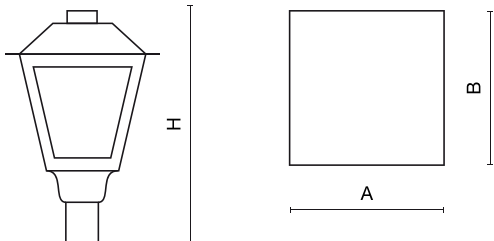

Product information

Category	Outdoor luminaires
Family	PAREO RETRO LED
Name	PAREO RETRO LED 5700 FLOOD E IP66 04 740
Index	19.4395.2481.04

Light and electrical data

Light source	LED
Luminous flux LED [lm]	6028,4
LED power [W]	31,1
Luminaire luminous flux [lm]	4183,7
Power of luminaire [W]	34,1
Luminaire's light efficiency [lm/W]	122,7
Color of the light [K]	4000
CRI	>70
SDCM (LED sources)	3
Beam angle [°]	(C0-C180) - 85°
Photobiological risk class (IEC/EN 62471)	RG0
Protection against electric shock	I
Protection degree	IP66
Voltage	220..240 V, 50..60 Hz
Lifetime of LED sources [h]	108000
Lx/By	L95/B10
Operating temperature range [°C]	-40 ÷ 50
Driver	standard on/off (E)
Circuit load capacity	6 (B10), 10 (B16), 10 (C10), 17 (C16)

Mechanical data

Assembly	mounted on poles
Material	aluminum
Color	RAL 9005 (black)
Diffuser	PMMA lenses and hardened transparent glass
Impact resistant	IK09
Dimensions [mm]	400 x 400 x 815

A graph of light