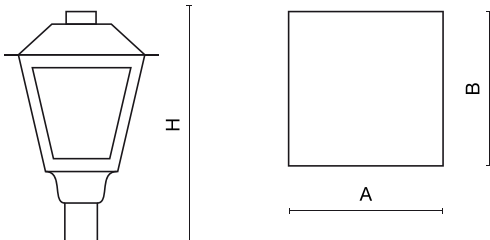

## Light and electrical data

Light source	LED
Luminous flux LED [lm]	6028,4
LED power [W]	31,1
Luminaire luminous flux [lm]	4183,7
Power of luminaire [W]	34,1
Luminaire's light efficiency [lm/W]	122,7
Color of the light [K]	4000
CRI	>70
SDCM (LED sources)	3
Beam angle [°]	(C0-C180) - 85°
Photobiological risk class (IEC/EN 62471)	RG0
Protection against electric shock	I
Protection degree	IP66
Voltage	220..240 V, 50..60 Hz
Lifetime of LED sources [h]	108000
Lx/By	L95/B10
Operating temperature range [°C]	-40 ÷ 50
Driver	standard on/off (E)
Circuit load capacity	6 (B10), 10 (B16), 10 (C10), 17 (C16)

## Mechanical data

Assembly	mounted on poles
Material	aluminum
Color	RAL 9005 (black)
Diffuser	PMMA lenses and hardened transparent glass
Impact resistant	IK09
Dimensions [mm]	400 x 400 x 815