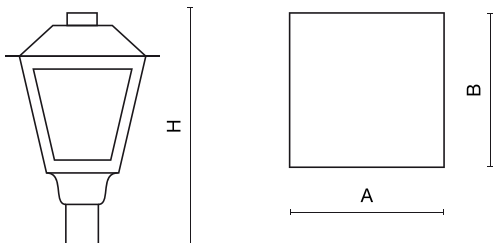

Product information

Category	Outdoor luminaires
Family	PAREO RETRO LED
Name	PAREO RETRO LED 2100 FLOOD E IP66 04 740
Index	19.4395.2181.04

Light and electrical data

Light source	LED
Luminous flux LED [lm]	2120,5
LED power [W]	9,7
Luminaire luminous flux [lm]	1471,6
Power of luminaire [W]	10,6
Luminaire's light efficiency [lm/W]	138,8
Color of the light [K]	4000
CRI	>70
SDCM (LED sources)	3
Beam angle [°]	(C0-C180) - 85°
Photobiological risk class (IEC/EN 62471)	RG0
Protection against electric shock	I
Protection degree	IP66
Voltage	220..240 V, 50..60 Hz
Lifetime of LED sources [h]	108000
Lx/By	L95/B10
Operating temperature range [°C]	-40 ÷ 50
Driver	standard on/off (E)
Circuit load capacity	20 (B10), 32 (B16), 33 (C10), 54 (C16)

Mechanical data

Assembly	mounted on poles
Material	aluminum
Color	RAL 9005 (black)
Diffuser	PMMA lenses and hardened transparent glass
Impact resistant	IK09
Dimensions [mm]	400 x 400 x 815

A graph of light