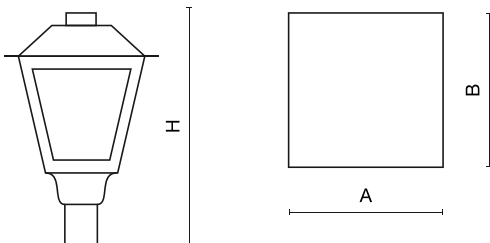

Product information

Category	Outdoor luminaires
Family	PAREO RETRO LED
Name	PAREO RETRO LED 11400 STREET-M24 E IP66 04 740
Index	19.4395.5981.04

Light and electrical data

Light source	LED
Luminous flux LED [lm]	12056
LED power [W]	62,2
Luminaire luminous flux [lm]	8861,7
Power of luminaire [W]	68,3
Luminaire's light efficiency [lm/W]	129,7
Color of the light [K]	4000
CRI	>70
SDCM (LED sources)	3
Beam angle [°]	street light distribution
Photobiological risk class (IEC/EN 62471)	RG0
Protection against electric shock	I
Protection degree	IP66
Voltage	220..240 V, 50..60 Hz
Lifetime of LED sources [h]	108000
Lx/By	L95/B10
Operating temperature range [°C]	-40 ÷ 50
Driver	standard on/off (E)
Circuit load capacity	30 (B10), 48 (B16), 49 (C10), 81 (C16)

Mechanical data

Assembly	mounted on poles
Material	aluminum
Color	RAL 9005 (black)
Diffuser	PMMA lenses and hardened transparent glass
Impact resistant	IK09
Dimensions [mm]	400 x 400 x 815

A graph of light