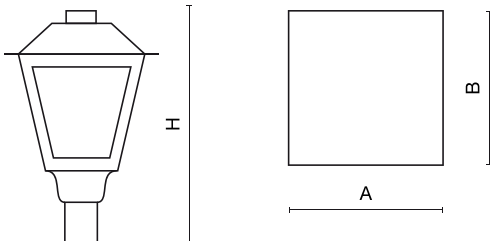

Product information

Category	Outdoor luminaires
Family	PAREO RETRO LED
Name	PAREO RETRO LED 6800 STREET-M24 E IP66 04 740
Index	19.4395.5781.04

Light and electrical data

Light source	LED
Luminous flux LED [lm]	6956
LED power [W]	33
Luminaire luminous flux [lm]	5113,2
Power of luminaire [W]	36,2
Luminaire's light efficiency [lm/W]	141,2
Color of the light [K]	4000
CRI	>70
SDCM (LED sources)	3
Beam angle [°]	street light distribution
Photobiological risk class (IEC/EN 62471)	RG0
Protection against electric shock	I
Protection degree	IP66
Voltage	220..240 V, 50..60 Hz
Lifetime of LED sources [h]	108000
Lx/By	L95/B10
Operating temperature range [°C]	-40 ÷ 50
Driver	standard on/off (E)
Circuit load capacity	6 (B10), 10 (B16), 10 (C10), 17 (C16)

Mechanical data

Assembly	mounted on poles
Material	aluminum
Color	RAL 9005 (black)
Diffuser	PMMA lenses and hardened transparent glass
Impact resistant	IK09
Dimensions [mm]	400 x 400 x 815

A graph of light