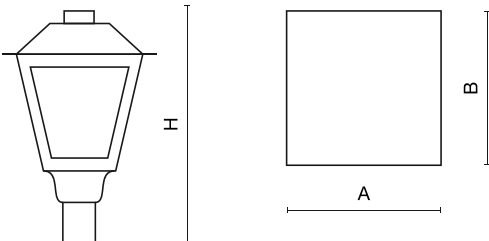

Product information

Category	Outdoor luminaires
Family	PAREO RETRO LED
Name	PAREO RETRO LED 4200 STREET-M24 E IP66 04 740
Index	19.4395.5681.04

Light and electrical data

Light source	LED
Luminous flux LED [lm]	4242
LED power [W]	19,4
Luminaire luminous flux [lm]	3117,2
Power of luminaire [W]	21,3
Luminaire's light efficiency [lm/W]	146,3
Color of the light [K]	4000
CRI	>70
SDCM (LED sources)	3
Beam angle [°]	street light distribution
Photobiological risk class (IEC/EN 62471)	RG0
Protection against electric shock	I
Protection degree	IP66
Voltage	220..240 V, 50..60 Hz
Lifetime of LED sources [h]	108000
Lx/By	L95/B10
Operating temperature range [°C]	-40 ÷ 50
Driver	standard on/off (E)
Circuit load capacity	20 (B10), 32 (B16), 33 (C10), 54 (C16)

Mechanical data

Assembly	mounted on poles
Material	aluminum
Color	RAL 9005 (black)
Diffuser	PMMA lenses and hardened transparent glass
Impact resistant	IK09
Dimensions [mm]	400 x 400 x 815

A graph of light