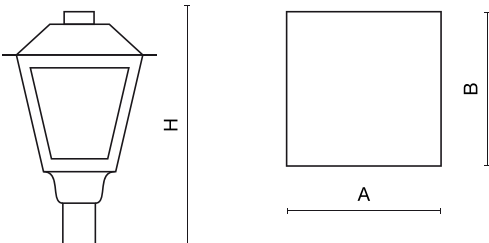

Product information

Category	Outdoor luminaires
Family	PAREO RETRO LED
Name	PAREO RETRO LED 2100 STREET-M24 E IP66 04 740
Index	19.4395.5181.04
EAN	5902107636319

Light and electrical data

Light source	LED
Luminous flux LED [lm]	2120,5
LED power [W]	9,7
Luminaire luminous flux [lm]	1558,6
Power of luminaire [W]	10,6
Luminaire's light efficiency [lm/W]	147
Color of the light [K]	4000
CRI	>70
SDCM (LED sources)	3
Beam angle [°]	street light distribution
Photobiological risk class (IEC/EN 62471)	RG0
Protection against electric shock	I
Protection degree	IP66
Voltage	220..240 V, 50..60 Hz
Lifetime of LED sources [h]	108000
Lx/By	L95/B10
Operating temperature range [°C]	-40 ÷ 50
Driver	standard on/off (E)
Circuit load capacity	20 (B10), 32 (B16), 33 (C10), 54 (C16)

Mechanical data

Assembly	mounted on poles
Material	aluminum
Color	RAL 9005 (black)
Diffuser	PMMA lenses and hardened transparent glass
Impact resistant	IK09
Dimensions [mm]	400 x 400 x 815

A graph of light