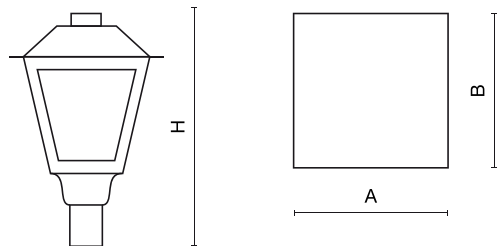

Product information

Category	Outdoor luminaires
Family	PAREO RETRO LED
Name	PAREO RETRO LED 13800 STREET-M15 E IP66 04 740
Index	19.4395.4D81.04
EAN	5902107637026

Light and electrical data

Light source	LED
Luminous flux LED [lm]	14349
LED power [W]	70,8
Luminaire luminous flux [lm]	10977,8
Power of luminaire [W]	77,7
Luminaire's light efficiency [lm/W]	141,3
Color of the light [K]	4000
CRI	>70
SDCM (LED sources)	3
Beam angle [°]	street light distribution
Photobiological risk class (IEC/EN 62471)	RG0
Protection against electric shock	I
Protection degree	IP66
Voltage	220..240 V, 50..60 Hz
Lifetime of LED sources [h]	108000
Lx/By	L95/B10
Operating temperature range [°C]	-40 ÷ 50
Driver	standard on/off (E)
Circuit load capacity	20 (B10), 32 (B16), 33 (C10), 54 (C16)

Mechanical data

Assembly	mounted on poles
Material	aluminum
Color	RAL 9005 (black)
Diffuser	PMMA lenses and hardened transparent glass
Impact resistant	IK09
Dimensions [mm]	400 x 400 x 815

A graph of light