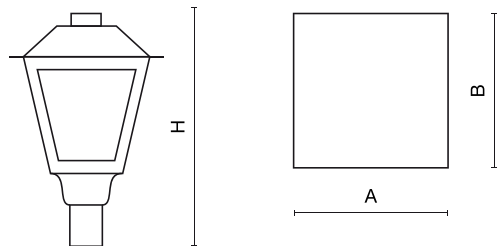

Product information

Category	Outdoor luminaires
Family	PAREO RETRO LED
Name	PAREO RETRO LED 11400 STREET-M15 E IP66 04 740
Index	19.4395.4981.04
EAN	5902107636784

Light and electrical data

Light source	LED
Luminous flux LED [lm]	12056
LED power [W]	62,2
Luminaire luminous flux [lm]	9223,4
Power of luminaire [W]	68,3
Luminaire's light efficiency [lm/W]	135
Color of the light [K]	4000
CRI	>70
SDCM (LED sources)	3
Beam angle [°]	street light distribution
Photobiological risk class (IEC/EN 62471)	RG0
Protection against electric shock	I
Protection degree	IP66
Voltage	220..240 V, 50..60 Hz
Lifetime of LED sources [h]	108000
Lx/By	L95/B10
Operating temperature range [°C]	-40 ÷ 50
Driver	standard on/off (E)
Circuit load capacity	30 (B10), 48 (B16), 49 (C10), 81 (C16)

Mechanical data

Assembly	mounted on poles
Material	aluminum
Color	RAL 9005 (black)
Diffuser	PMMA lenses and hardened transparent glass
Impact resistant	IK09
Dimensions [mm]	400 x 400 x 815

A graph of light