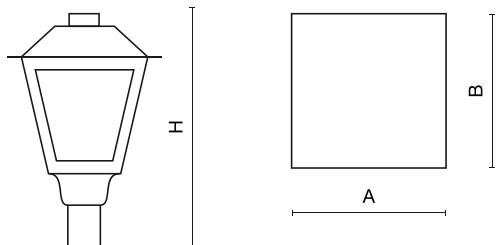

Product information

Category	Outdoor luminaires
Family	PAREO RETRO LED
Name	PAREO RETRO LED 4200 STREET-M15 E IP66 04 740
Index	19.4395.4681.04
EAN	5902107636609

Light and electrical data

Light source	LED
Luminous flux LED [lm]	4242
LED power [W]	19,4
Luminaire luminous flux [lm]	3244,4
Power of luminaire [W]	21,3
Luminaire's light efficiency [lm/W]	152,3
Color of the light [K]	4000
CRI	>70
SDCM (LED sources)	3
Beam angle [°]	street light distribution
Photobiological risk class (IEC/EN 62471)	RG0
Protection against electric shock	I
Protection degree	IP66
Voltage	220..240 V, 50..60 Hz
Lifetime of LED sources [h]	108000
Lx/By	L95/B10
Operating temperature range [°C]	-40 ÷ 50
Driver	standard on/off (E)
Circuit load capacity	20 (B10), 32 (B16), 33 (C10), 54 (C16)

Mechanical data

Assembly	mounted on poles
Material	aluminum
Color	RAL 9005 (black)
Diffuser	PMMA lenses and hardened transparent glass
Impact resistant	IK09
Dimensions [mm]	400 x 400 x 815

A graph of light