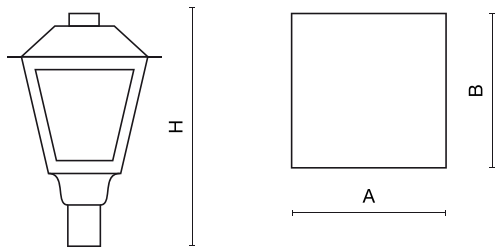

Product information

Category	Outdoor luminaires
Family	PAREO RETRO LED
Name	PAREO RETRO LED 2100 STREET-M15 E IP66 04 740
Index	19.4395.4181.04
EAN	5902107636302

Light and electrical data

Light source	LED
Luminous flux LED [lm]	2120,5
LED power [W]	9,7
Luminaire luminous flux [lm]	1622,2
Power of luminaire [W]	10,6
Luminaire's light efficiency [lm/W]	153
Color of the light [K]	4000
CRI	>70
SDCM (LED sources)	3
Beam angle [°]	street light distribution
Photobiological risk class (IEC/EN 62471)	RG0
Protection against electric shock	I
Protection degree	IP66
Voltage	220..240 V, 50..60 Hz
Lifetime of LED sources [h]	108000
Lx/By	L95/B10
Operating temperature range [°C]	-40 ÷ 50
Driver	standard on/off (E)
Circuit load capacity	20 (B10), 32 (B16), 33 (C10), 54 (C16)

Mechanical data

Assembly	mounted on poles
Material	aluminum
Color	RAL 9005 (black)
Diffuser	PMMA lenses and hardened transparent glass
Impact resistant	IK09
Dimensions [mm]	400 x 400 x 815

A graph of light